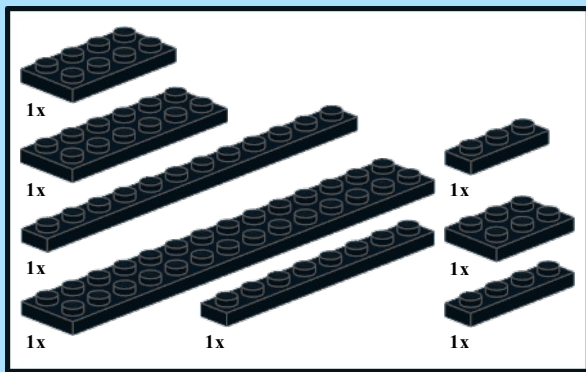

Ikea Ribba Minifigs Frame

Original Design By
Spidermaf

<https://www.youtube.com/watch?v=HsHHWaa9oJA>

INSTRUCTION BY
KNUD ALBRECHTSEN
www.snakebyte.dk/lego

1

2

x2