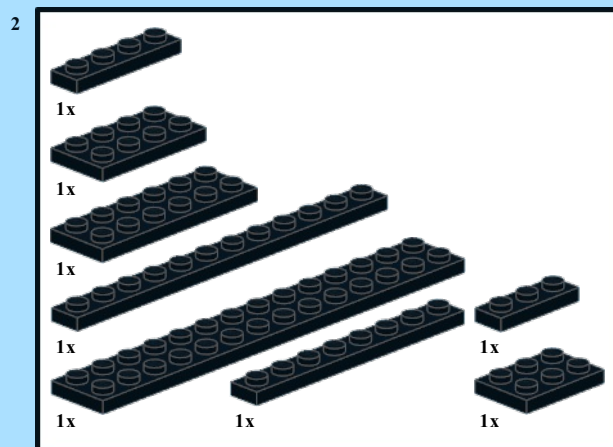

Ikea Ribba Minifigs Frame

Original Design By
Spidermaf

<https://www.youtube.com/watch?v=HsHHWaa9oJA>

INSTRUCTION BY
KNUD ALBRECHTSEN
www.snakebyte.dk/lego

1

2

x2