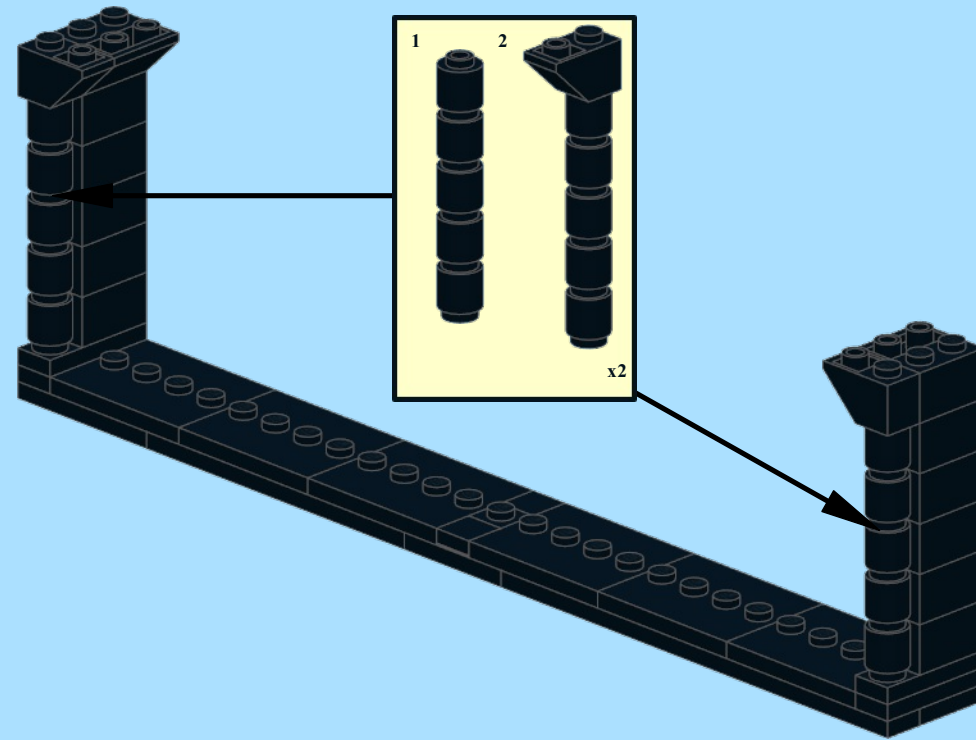

Ikea Ribba Minifigs Frame

Original Design By
Spidermaf

<https://www.youtube.com/watch?v=HsHHWaa9oJA>

INSTRUCTION BY
KNUD ALBRECHTSEN
www.snakebyte.dk/lego

1

2

x2