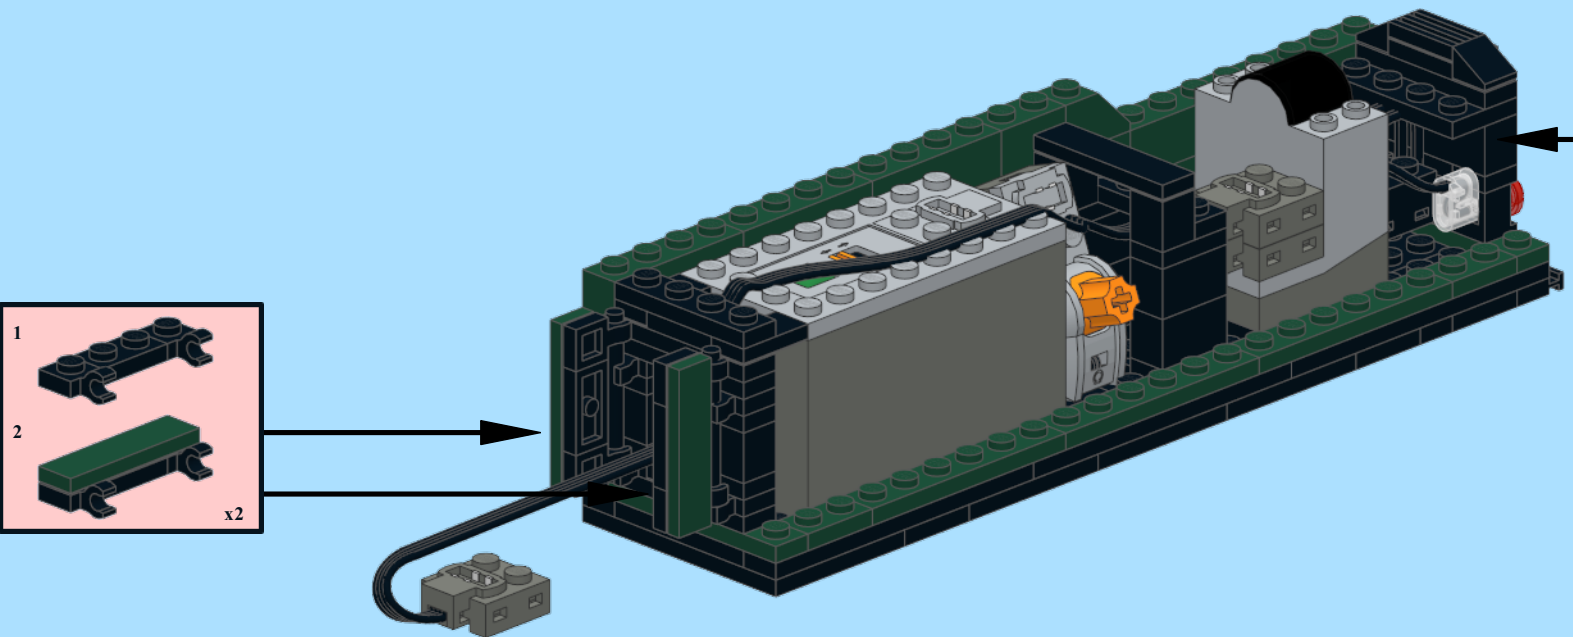

Modified Emerald Night

INSTRUCTION BY
KNUD ALBRECHTSEN
www.snakebyte.dk/lego

7

8

x2

12

13

14