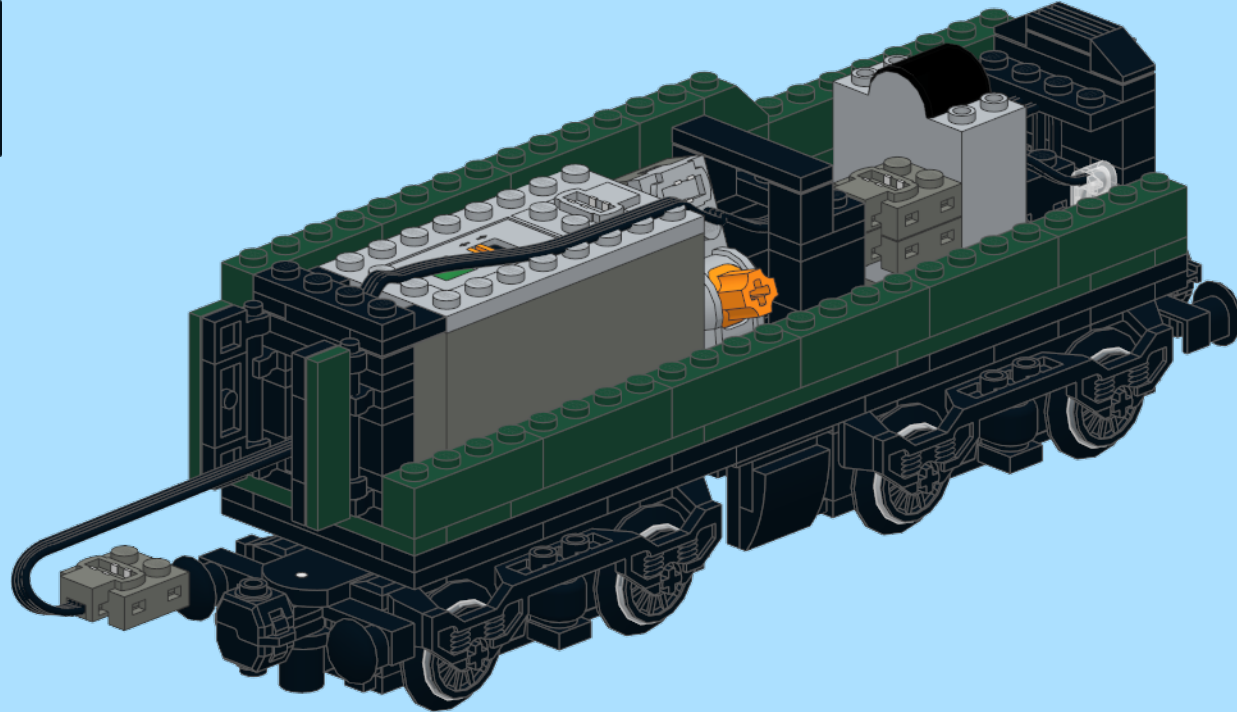

Modified Emerald Night

INSTRUCTION BY
KNUD ALBRECHTSEN
www.snakebyte.dk/lego

7

8

x2

12

13

14