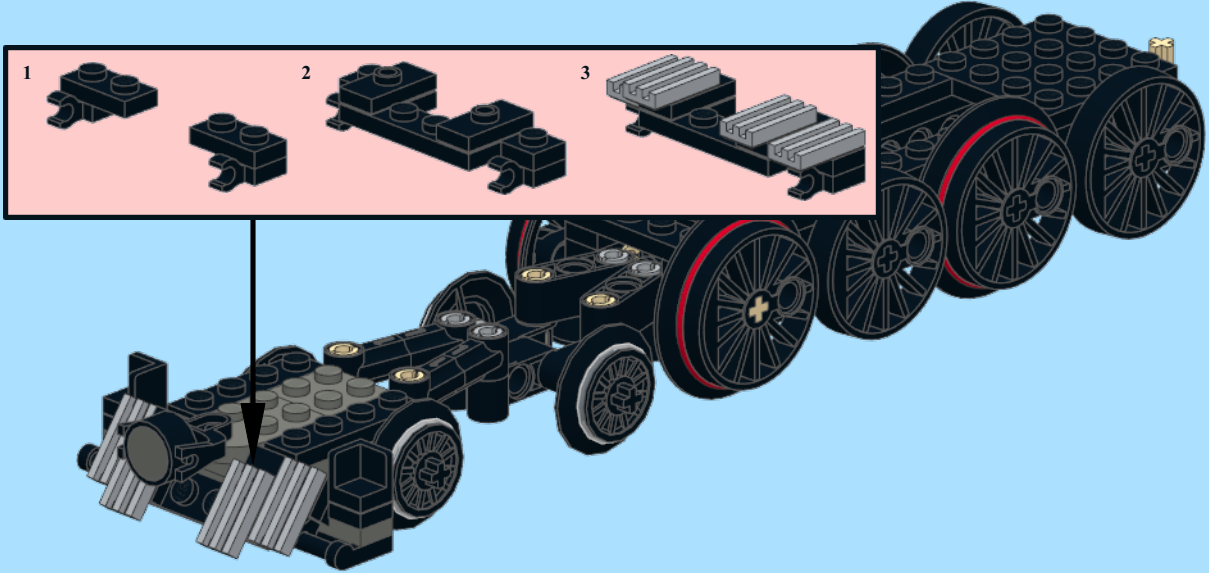

Union Pacific Big Boy

Inspired By
Jayhurst

INSTRUCTION BY
KNUD ALBRECHTSEN
www.snakebyte.dk/lego

7

8

9

10

2