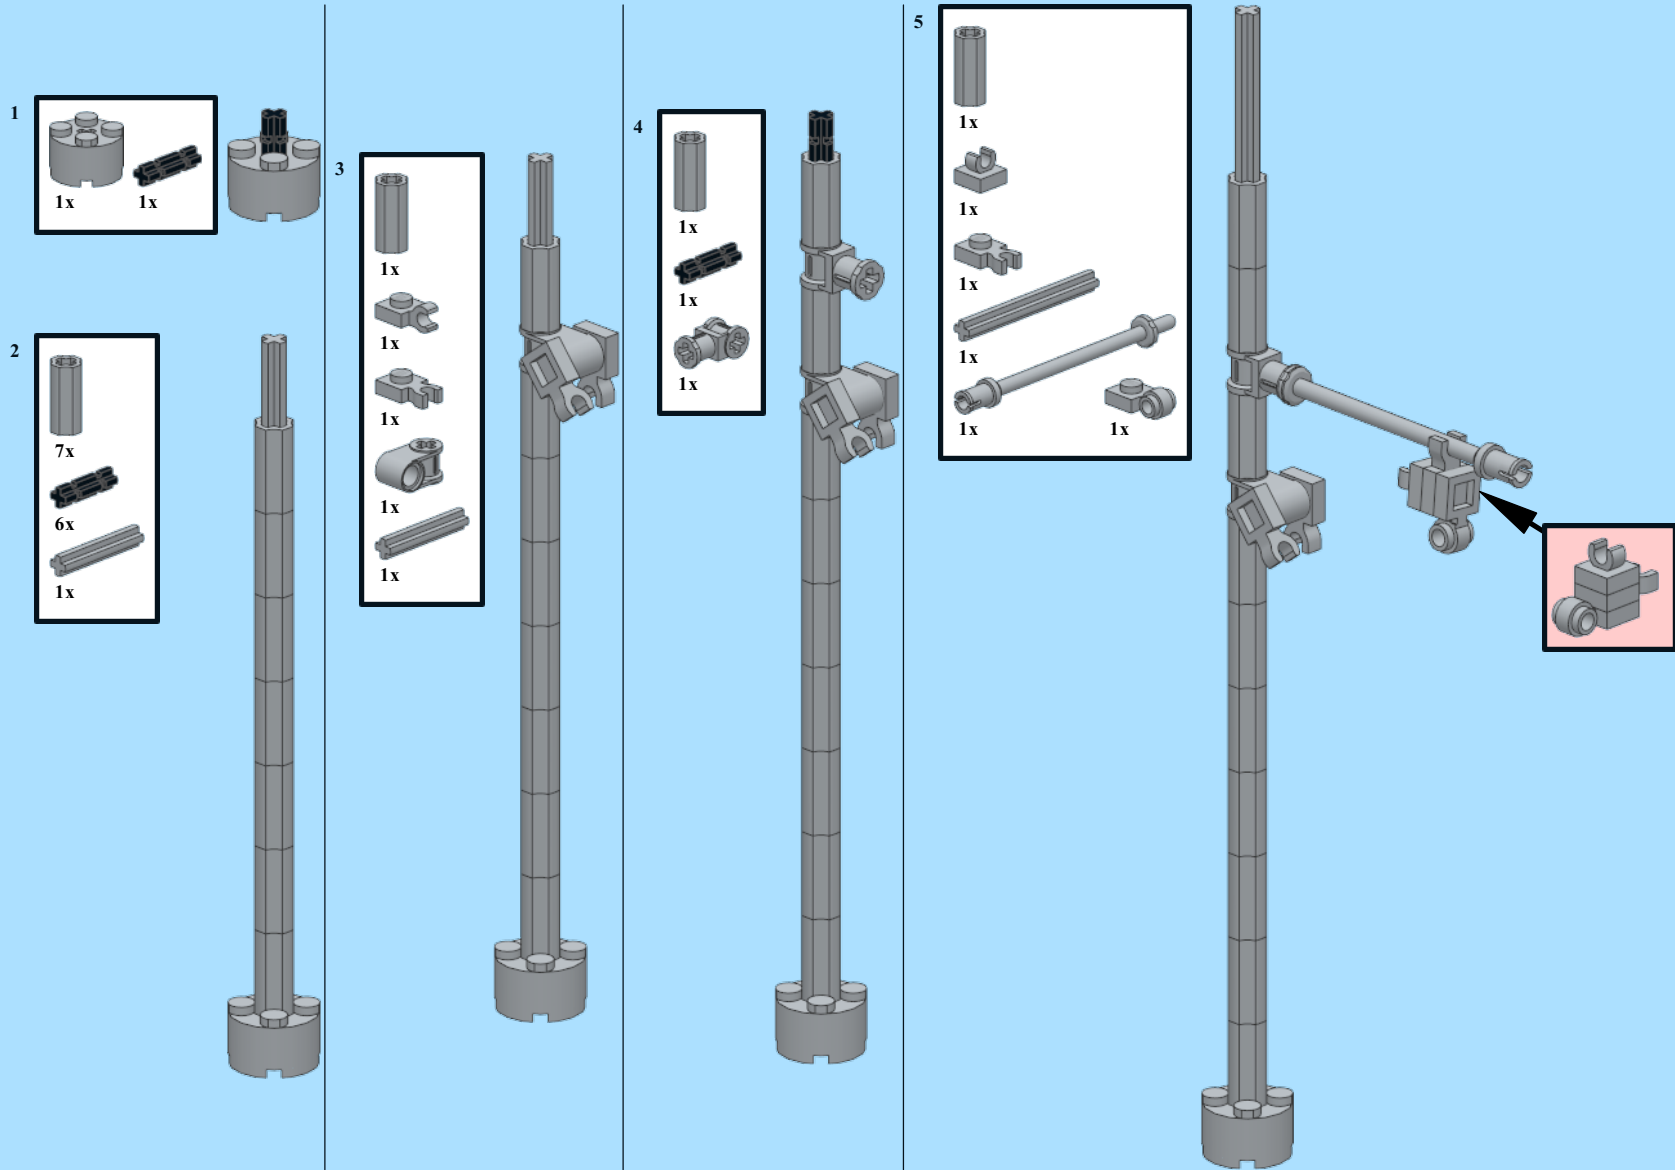

Powerline

Based on Space Pirates design at MOCpages:
<http://www.moc-pages.com/moc.php/211508>

INSTRUCTION BY
KNUD ALBRECHTSEN
www.snakebyte.dk/lego

6

7

x2