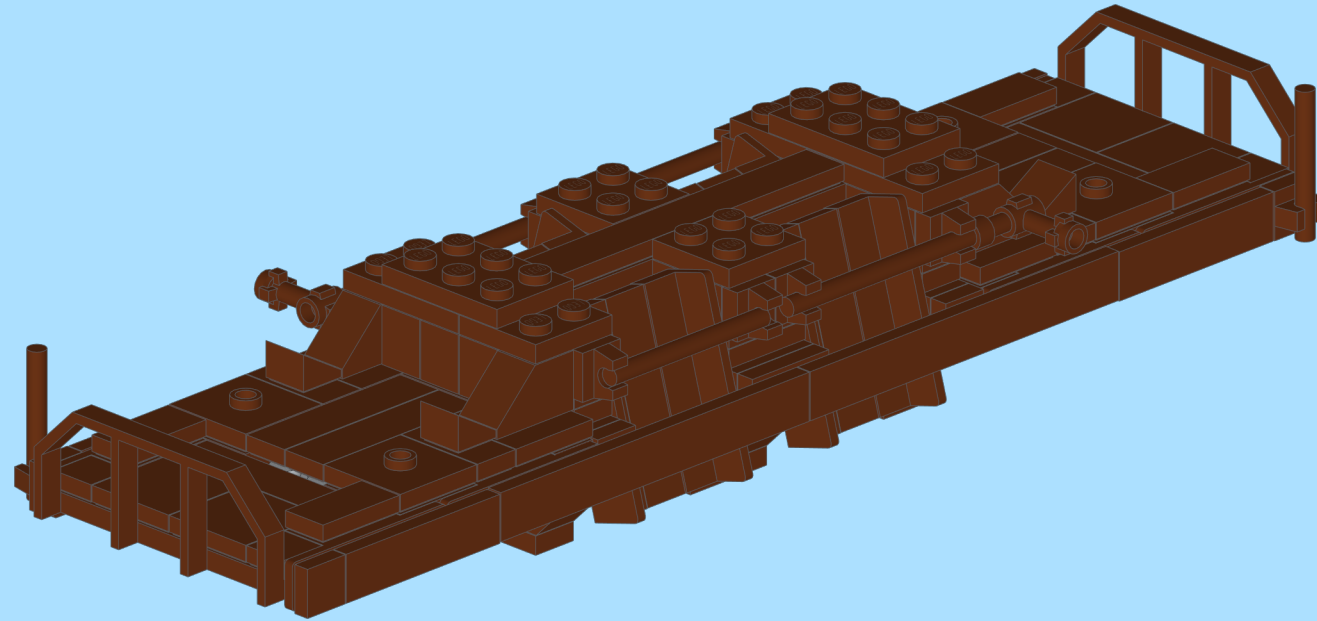

Czech Ballast Wagon

Design By Daniel Kucera, Czech Republic

INSTRUCTION BY
KNUD ALBRECHTSEN
www.snakebyte.dk/lego

10

11

12

13