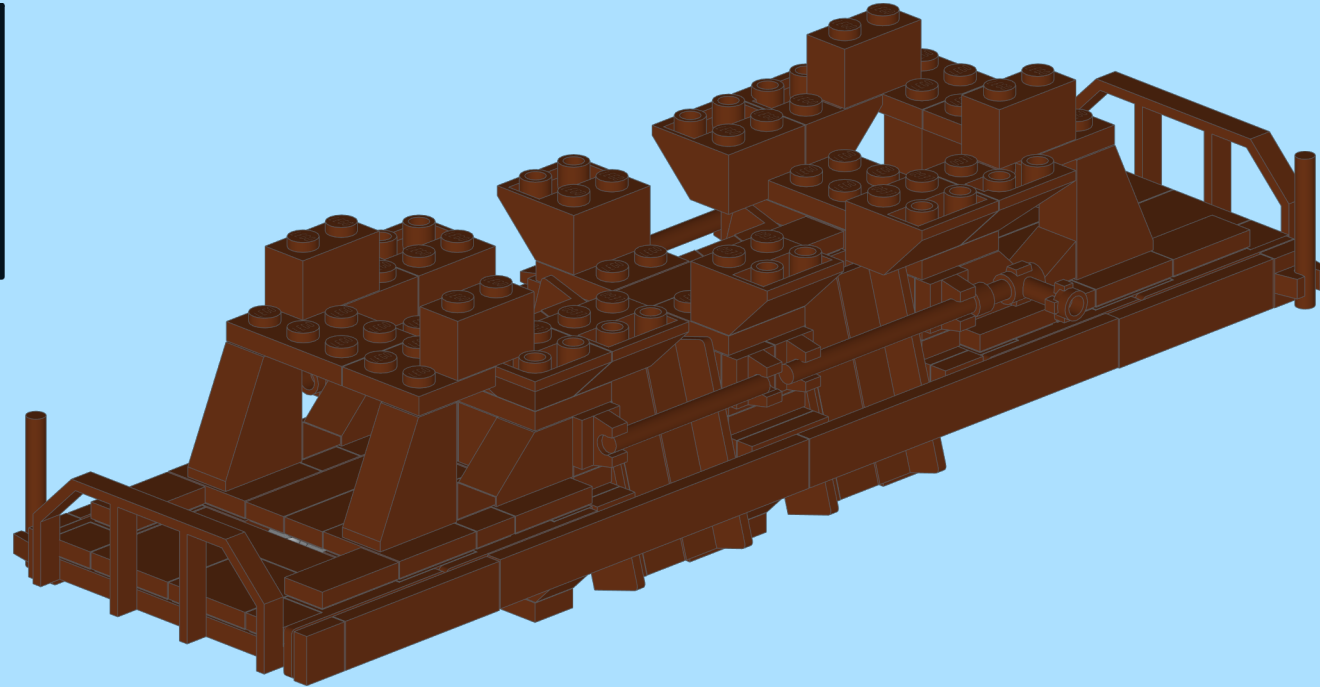

Czech Ballast Wagon

Design By Daniel Kucera, Czech Republic

INSTRUCTION BY
KNUD ALBRECHTSEN
www.snakebyte.dk/lego

10

11

12

13