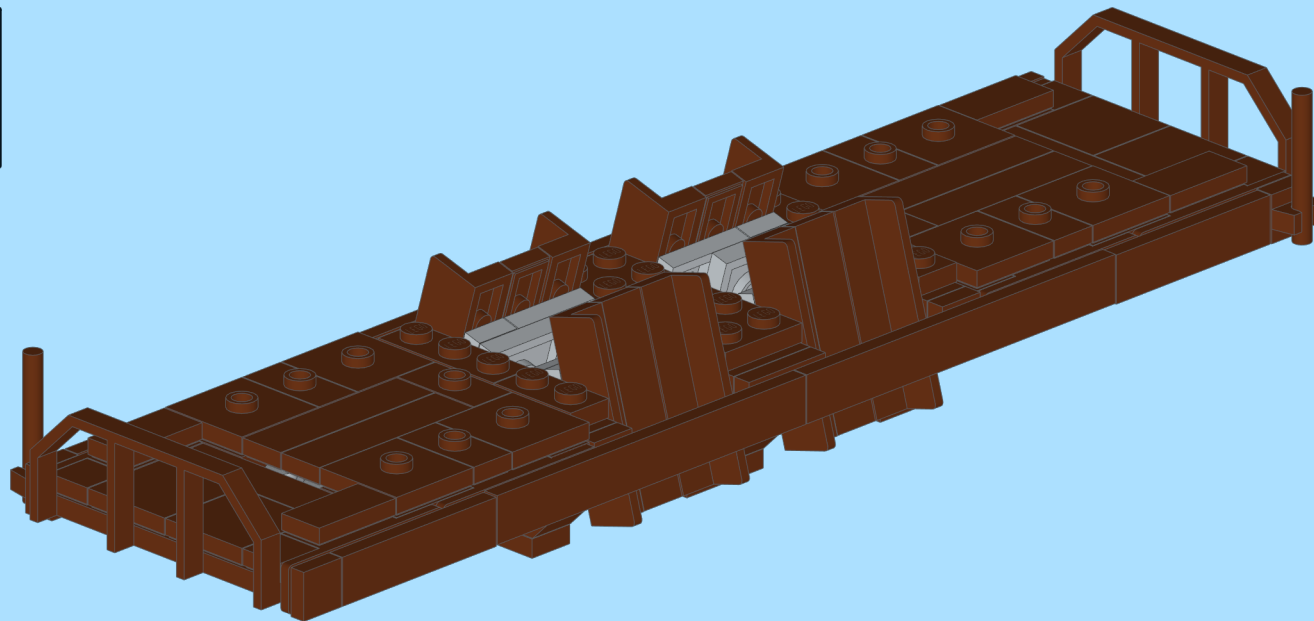

Czech Ballast Wagon

Design By Daniel Kucera, Czech Republic

INSTRUCTION BY
KNUD ALBRECHTSEN
www.snakebyte.dk/lego

10

11

12

13