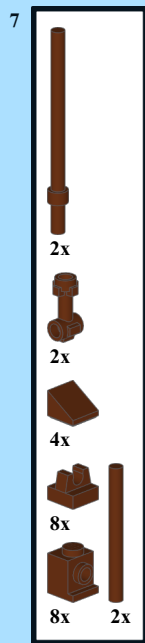

Czech Ballast Wagon

Design By Daniel Kucera, Czech Republic

INSTRUCTION BY
KNUD ALBRECHTSEN
www.snakebyte.dk/lego

10

11

12

13