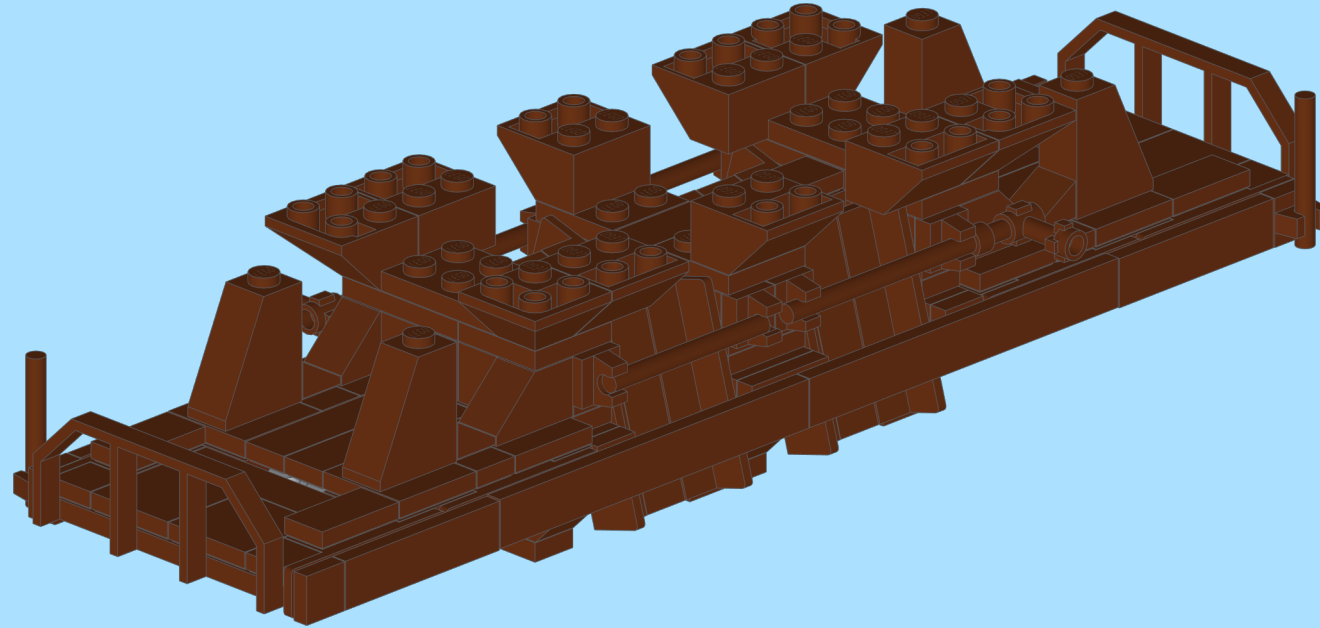

Czech Ballast Wagon

Design By Daniel Kucera, Czech Republic

INSTRUCTION BY
KNUD ALBRECHTSEN
www.snakebyte.dk/lego

10

11

12

13