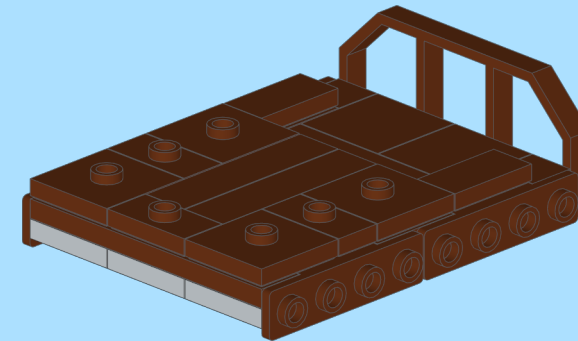

Czech Ballast Wagon

Design By Daniel Kucera, Czech Republic

INSTRUCTION BY
KNUD ALBRECHTSEN
www.snakebyte.dk/lego

10

11

12

13