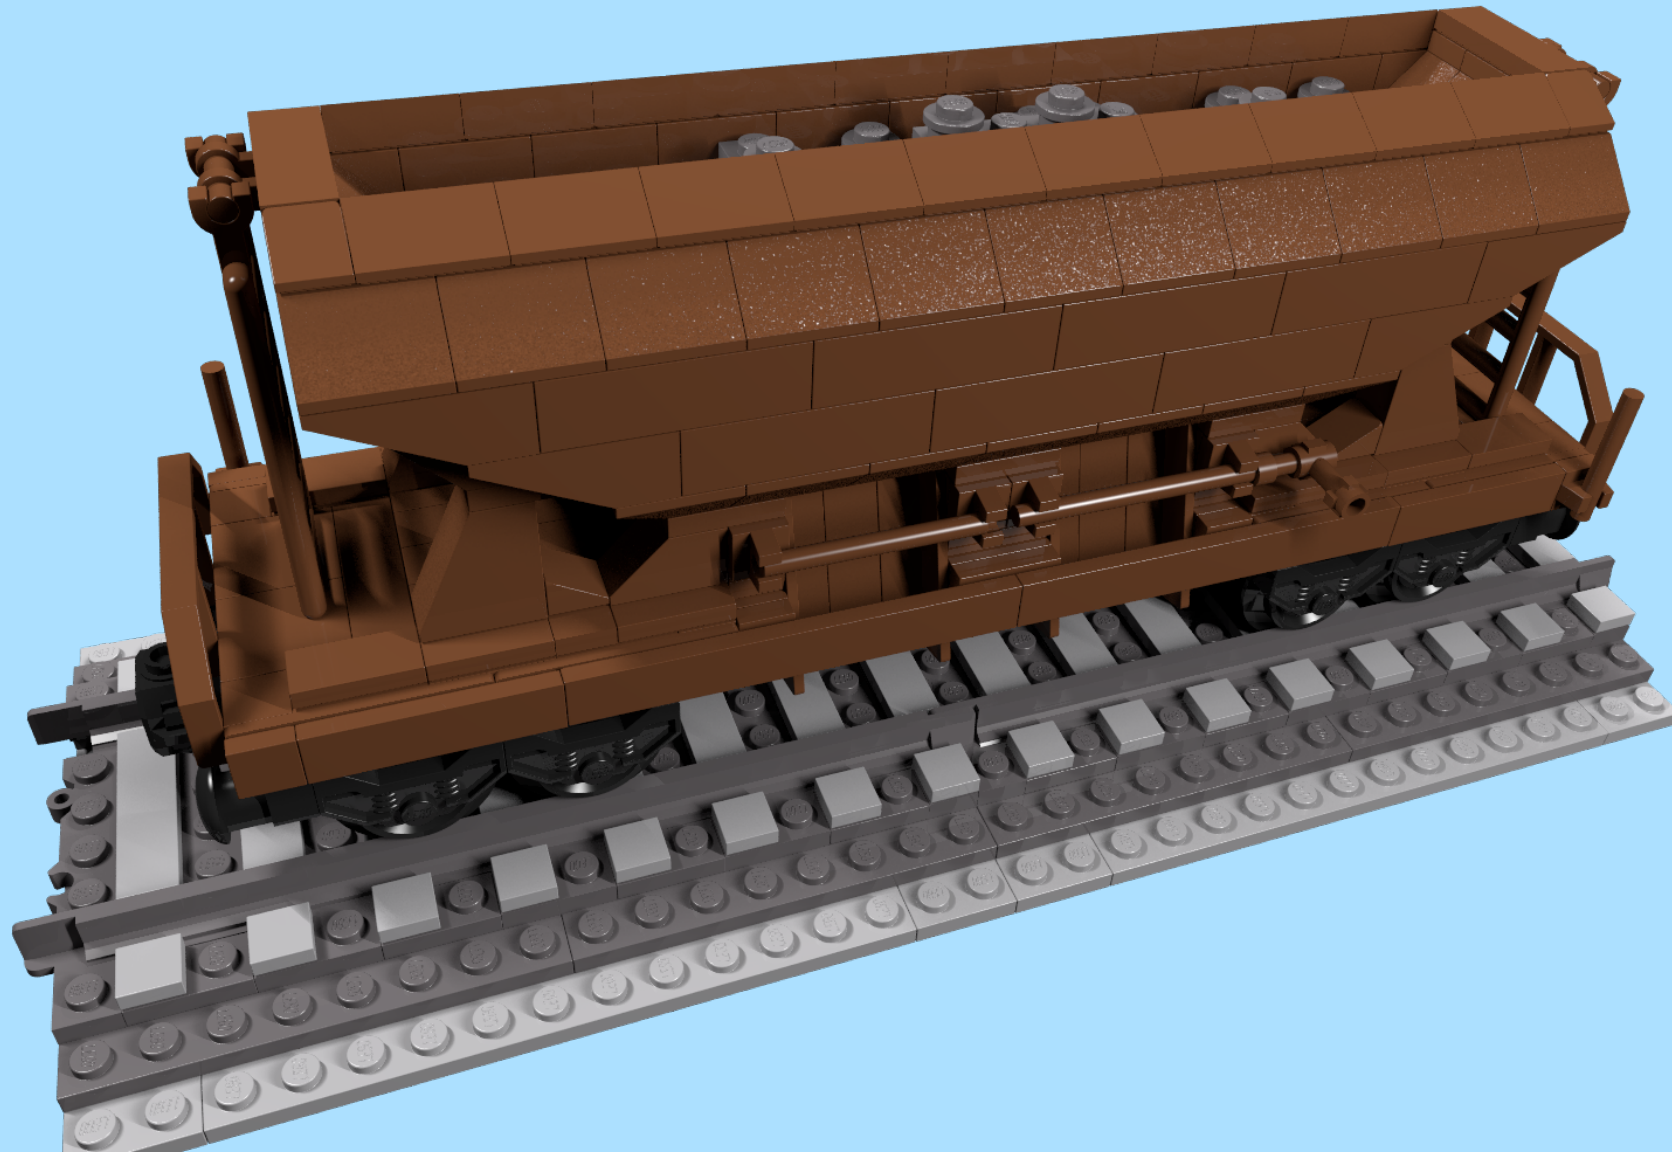

Czech Ballast Wagon

Design By Daniel Kucera, Czech Republic

INSTRUCTION BY
KNUD ALBRECHTSEN
www.snakebyte.dk/lego

10

11

12

13