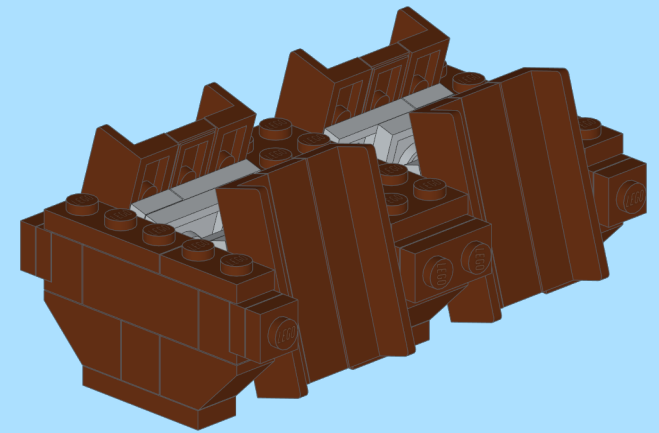

Czech Ballast Wagon

Design By Daniel Kucera, Czech Republic

INSTRUCTION BY
KNUD ALBRECHTSEN
www.snakebyte.dk/lego

10

11

12

13