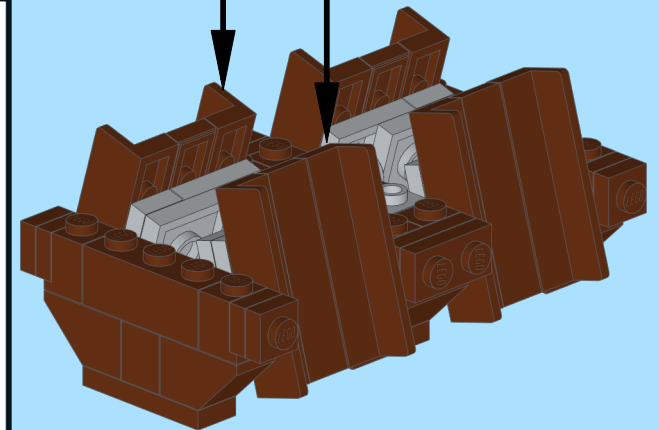

Czech Ballast Wagon

Design By Daniel Kucera, Czech Republic

INSTRUCTION BY
KNUD ALBRECHTSEN
www.snakebyte.dk/lego

10

11

12

13