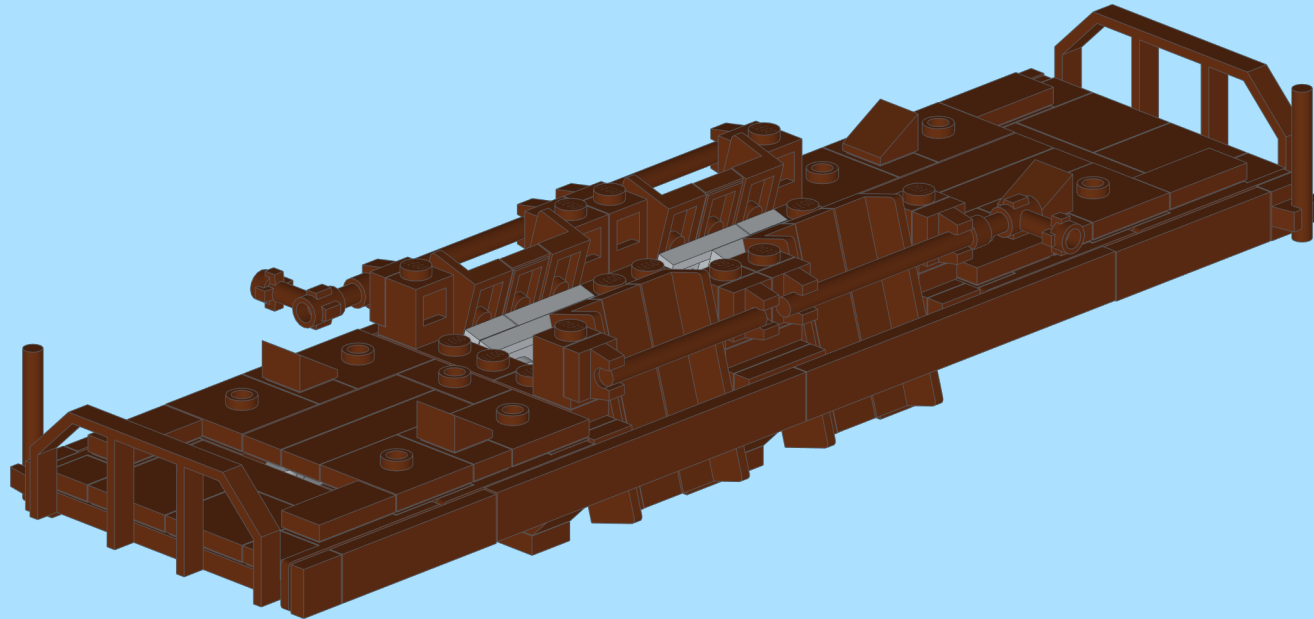

Czech Ballast Wagon

Design By Daniel Kucera, Czech Republic

INSTRUCTION BY
KNUD ALBRECHTSEN
www.snakebyte.dk/lego

10

11

12

13