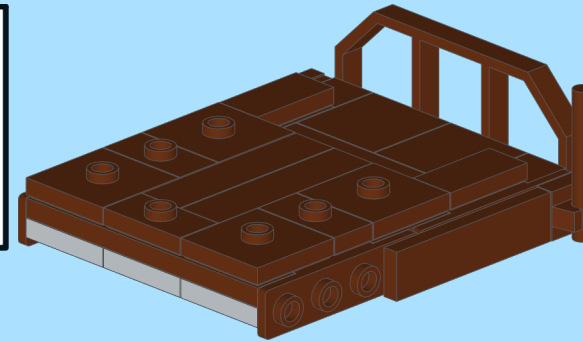

Czech Ballast Wagon

Design By Daniel Kucera, Czech Republic

INSTRUCTION BY
KNUD ALBRECHTSEN
www.snakebyte.dk/lego

10

11

12

13