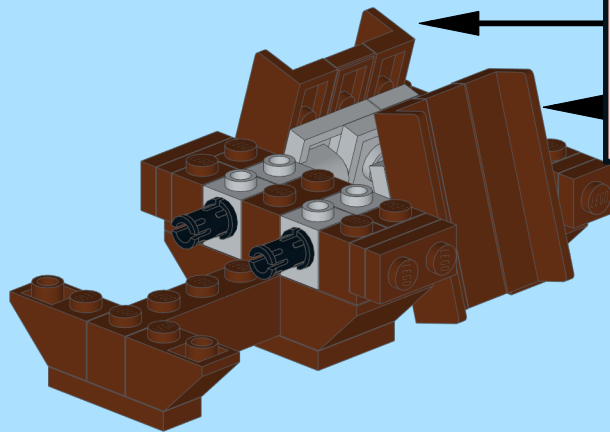

Czech Ballast Wagon

Design By Daniel Kucera, Czech Republic

INSTRUCTION BY
KNUD ALBRECHTSEN
www.snakebyte.dk/lego

10

11

12

13