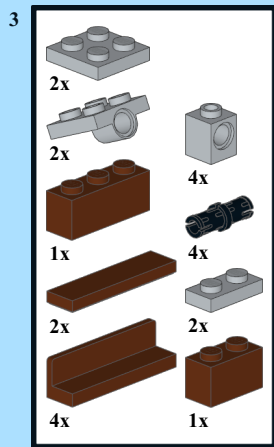

Czech Ballast Wagon

Design By Daniel Kucera, Czech Republic

INSTRUCTION BY
KNUD ALBRECHTSEN
www.snakebyte.dk/lego

10

11

12

13