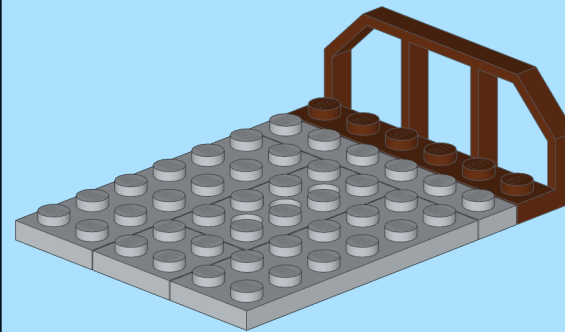

Czech Ballast Wagon

Design By Daniel Kucera, Czech Republic

INSTRUCTION BY
KNUD ALBRECHTSEN
www.snakebyte.dk/lego

10

11

12

13