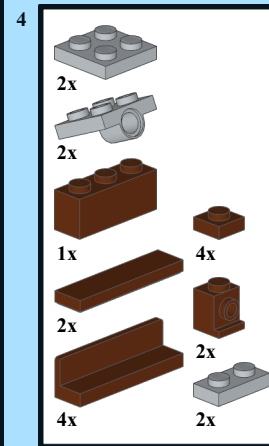

Czech Ballast Wagon

Design By Daniel Kucera, Czech Republic

INSTRUCTION BY
KNUD ALBRECHTSEN
www.snakebyte.dk/lego

10

11

12

13