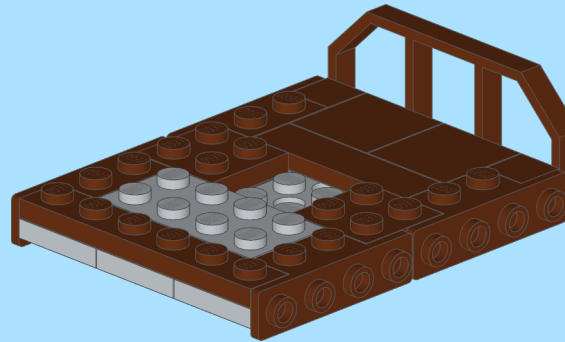

Czech Ballast Wagon

Design By Daniel Kucera, Czech Republic

INSTRUCTION BY
KNUD ALBRECHTSEN
www.snakebyte.dk/lego

10

11

12

13