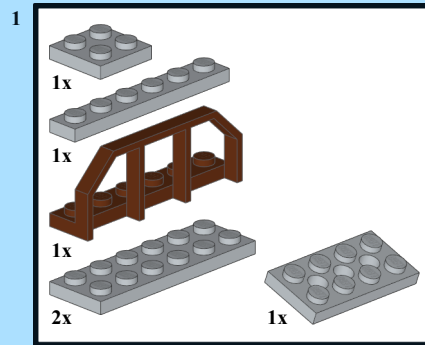

Czech Ballast Wagon

Design By Daniel Kucera, Czech Republic

INSTRUCTION BY
KNUD ALBRECHTSEN
www.snakebyte.dk/lego

10

11

12

13