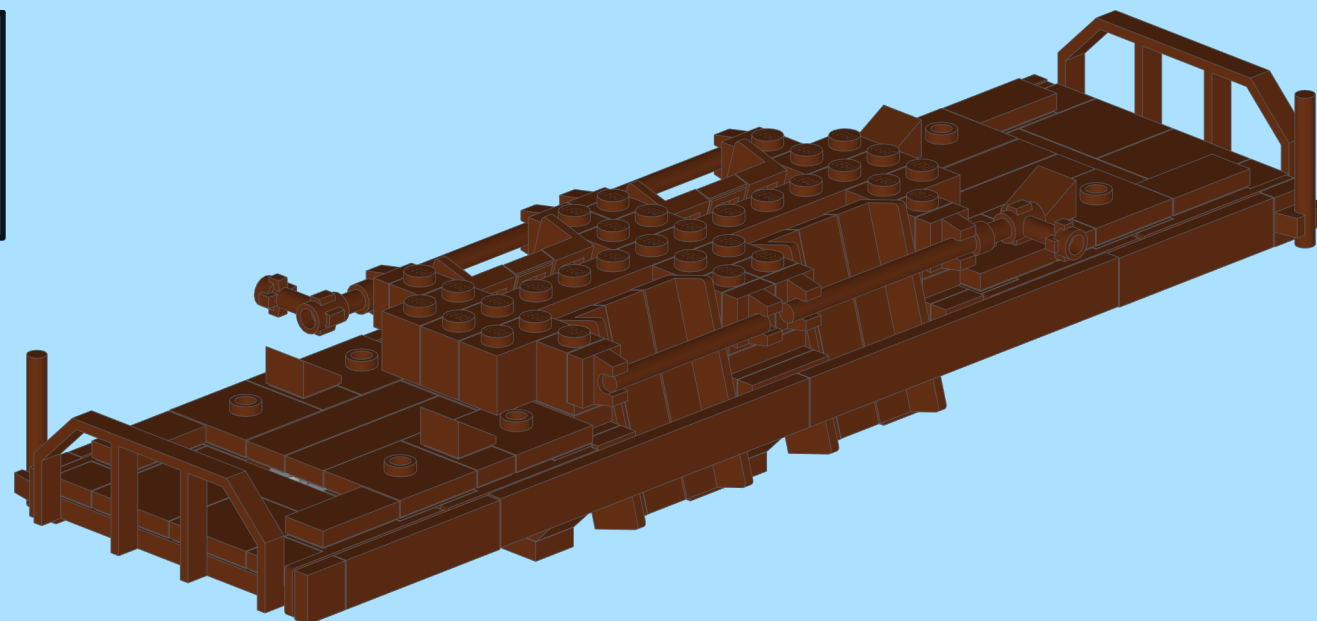

Czech Ballast Wagon

Design By Daniel Kucera, Czech Republic

INSTRUCTION BY
KNUD ALBRECHTSEN
www.snakebyte.dk/lego

10

11

12

13