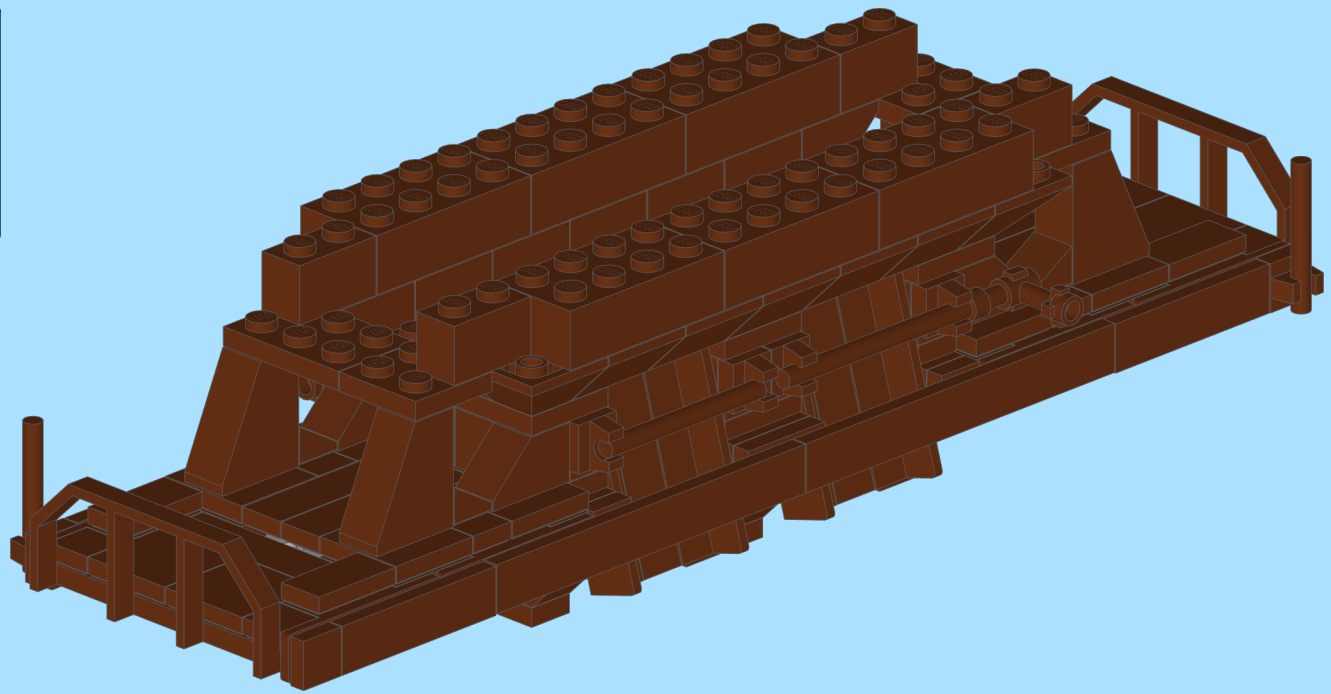

Czech Ballast Wagon

Design By Daniel Kucera, Czech Republic

INSTRUCTION BY
KNUD ALBRECHTSEN
www.snakebyte.dk/lego

10

11

12

13