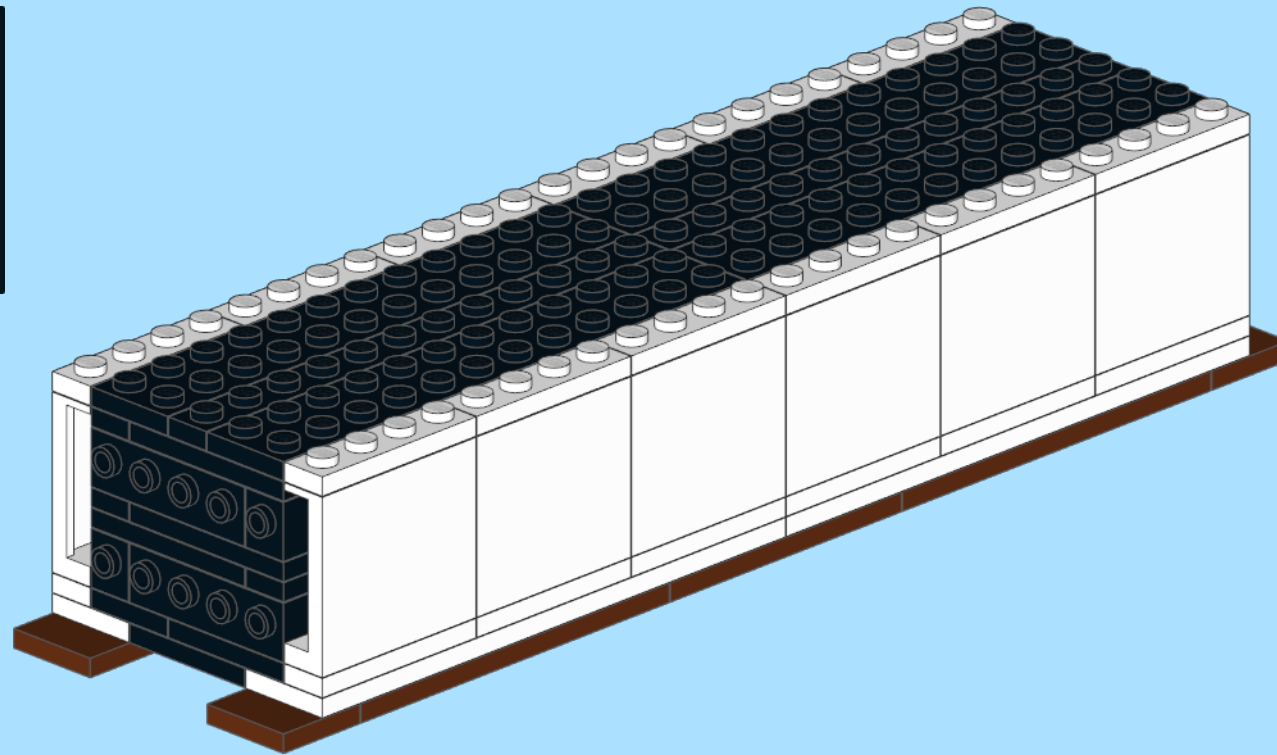

DSB Litra Hios-v

Designed By Dennis Tomsen
At www.byggepladen.dk
2018-09-15: Stickers updated.

INSTRUCTION BY
KNUD ALBRECHTSEN
www.snakebyte.dk/lego

3

4

5

6

7

8

9

10

11

x2

x2

DSB Cargo version