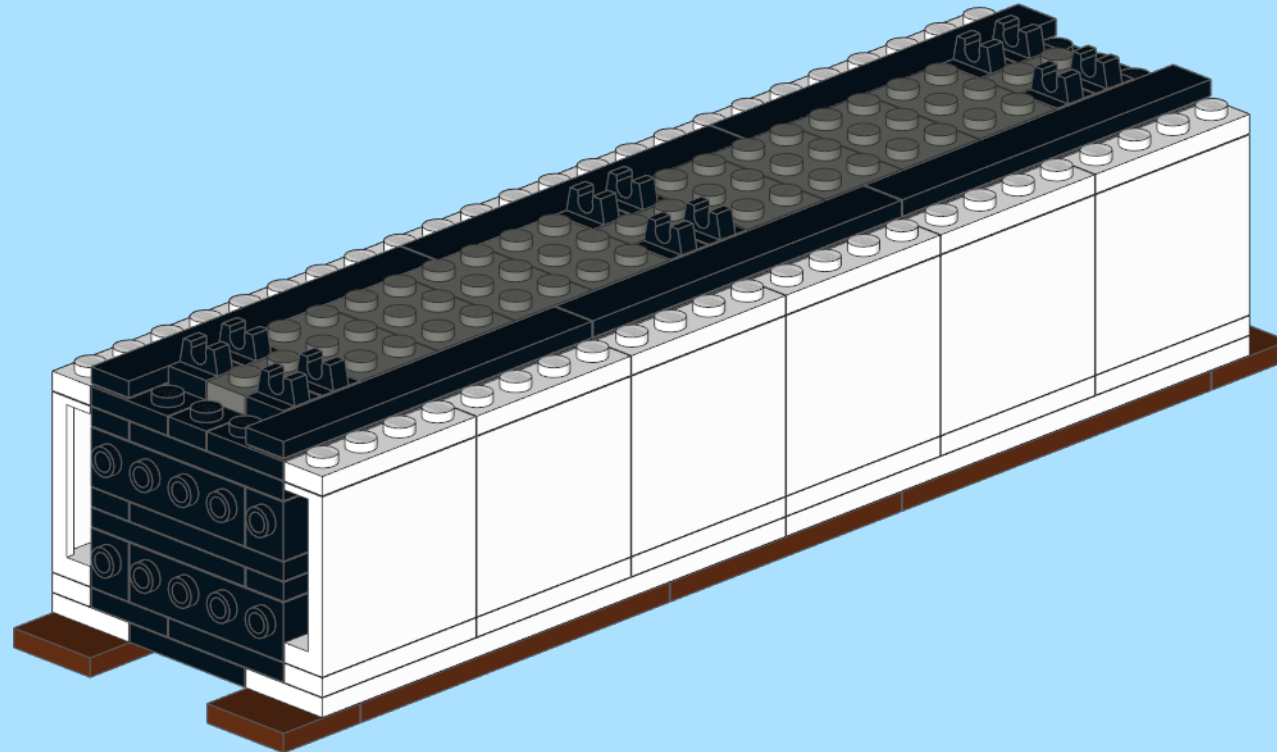

DSB Litra Hios-v

Designed By Dennis Tomsen
At www.byggepladen.dk
2018-09-15: Stickers updated.

INSTRUCTION BY
KNUD ALBRECHTSEN
www.snakebyte.dk/lego

3

4

5

6

7

8

9

10

11

x2

x2

DSB Cargo version