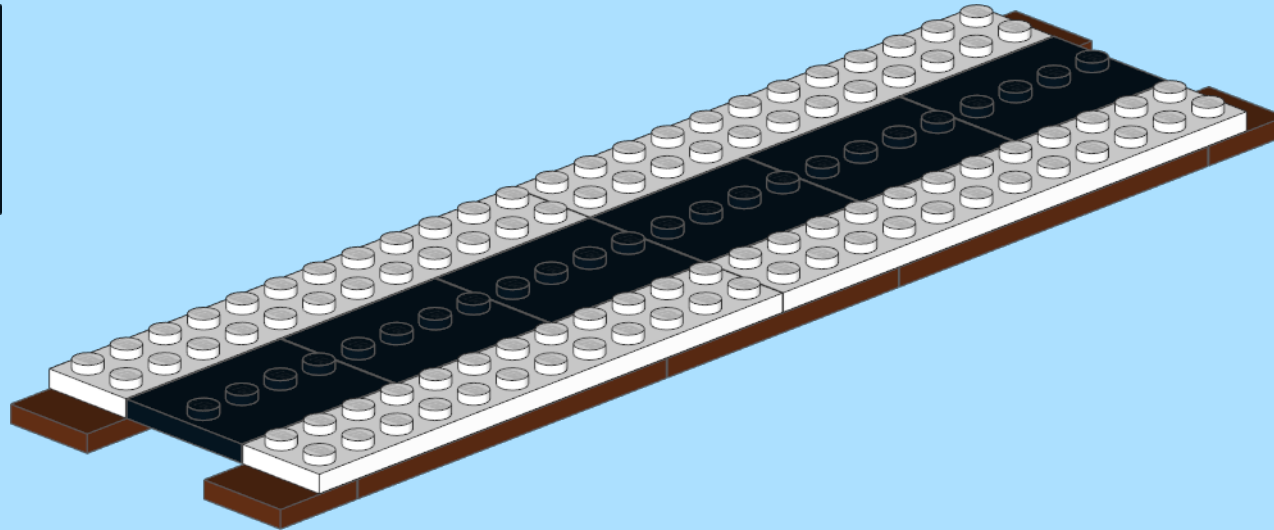

DSB Litra Hios-v

Designed By Dennis Tomsen
At www.byggepladen.dk
2018-09-15: Stickers updated.

INSTRUCTION BY
KNUD ALBRECHTSEN
www.snakebyte.dk/lego

3

4

5

6

7

8

9

10

11

x2

x2

DSB Cargo version