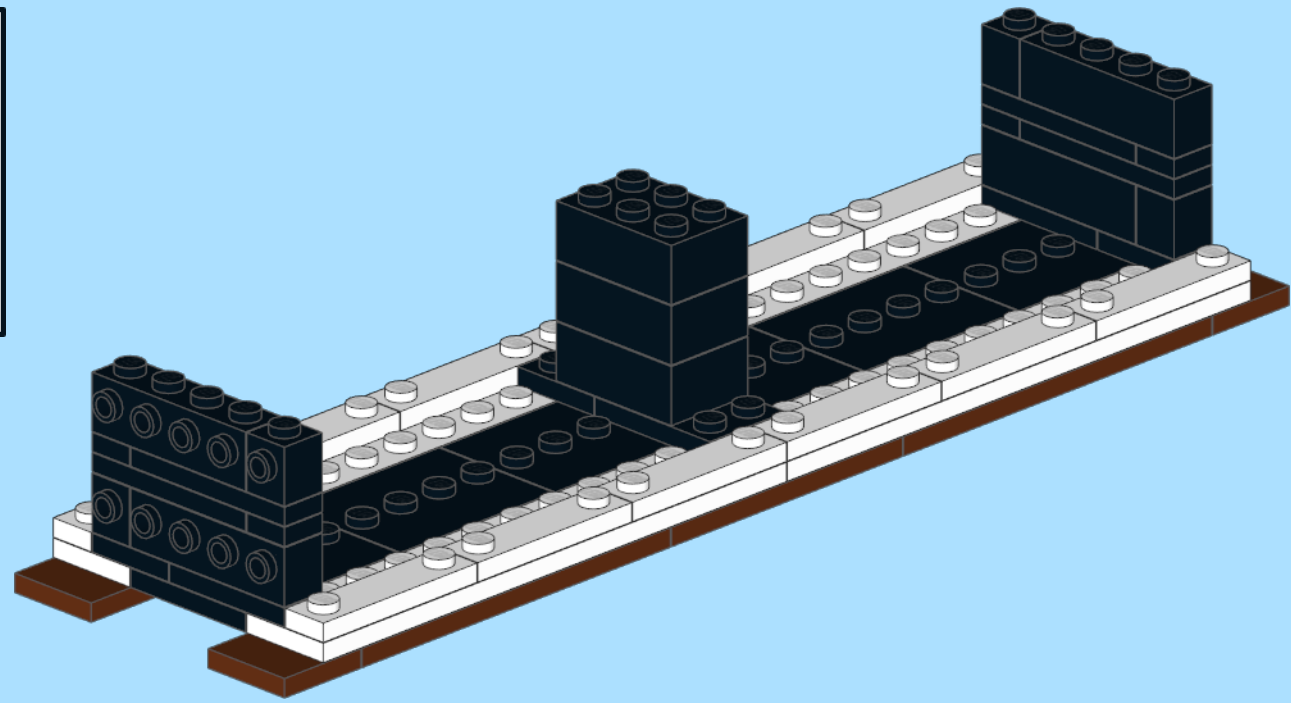

DSB Litra Hios-v

Designed By Dennis Tomsen
At www.byggepladen.dk
2018-09-15: Stickers updated.

INSTRUCTION BY
KNUD ALBRECHTSEN
www.snakebyte.dk/lego

3

4

5

6

7

8

9

10

11

x2

x2

DSB Cargo version