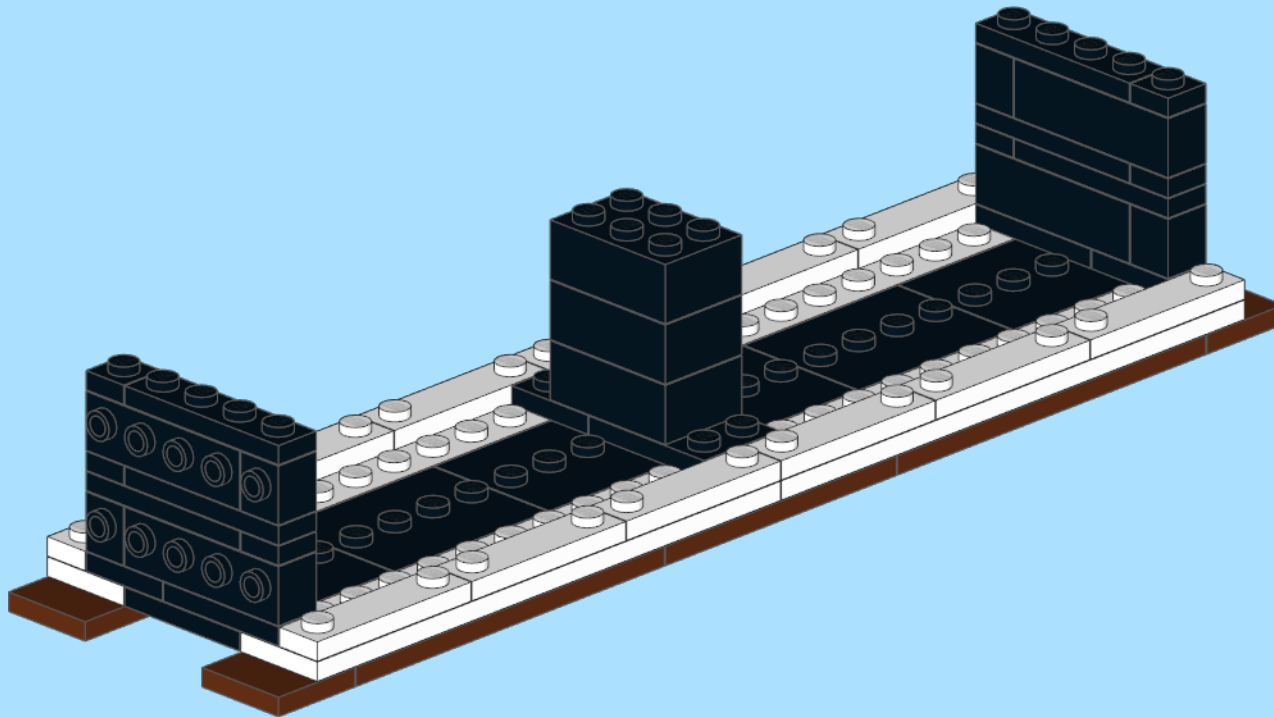

DSB Litra Hios-v

Designed By Dennis Tomsen
At www.byggepladen.dk
2018-09-15: Stickers updated.

INSTRUCTION BY
KNUD ALBRECHTSEN
www.snakebyte.dk/lego

3

4

5

6

7

8

9

10

11

x2

x2

DSB Cargo version