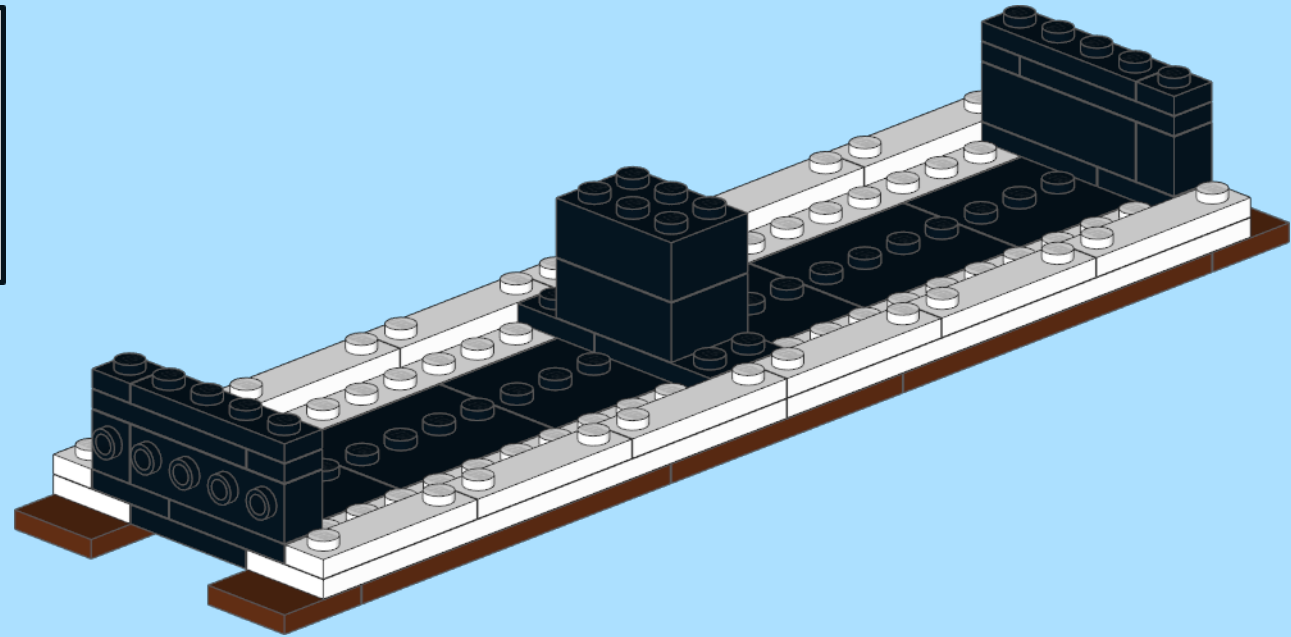

DSB Litra Hios-v

Designed By Dennis Tomsen
At www.byggepladen.dk
2018-09-15: Stickers updated.

INSTRUCTION BY
KNUD ALBRECHTSEN
www.snakebyte.dk/lego

3

4

5

6

7

8

9

10

11

x2

x2

DSB Cargo version