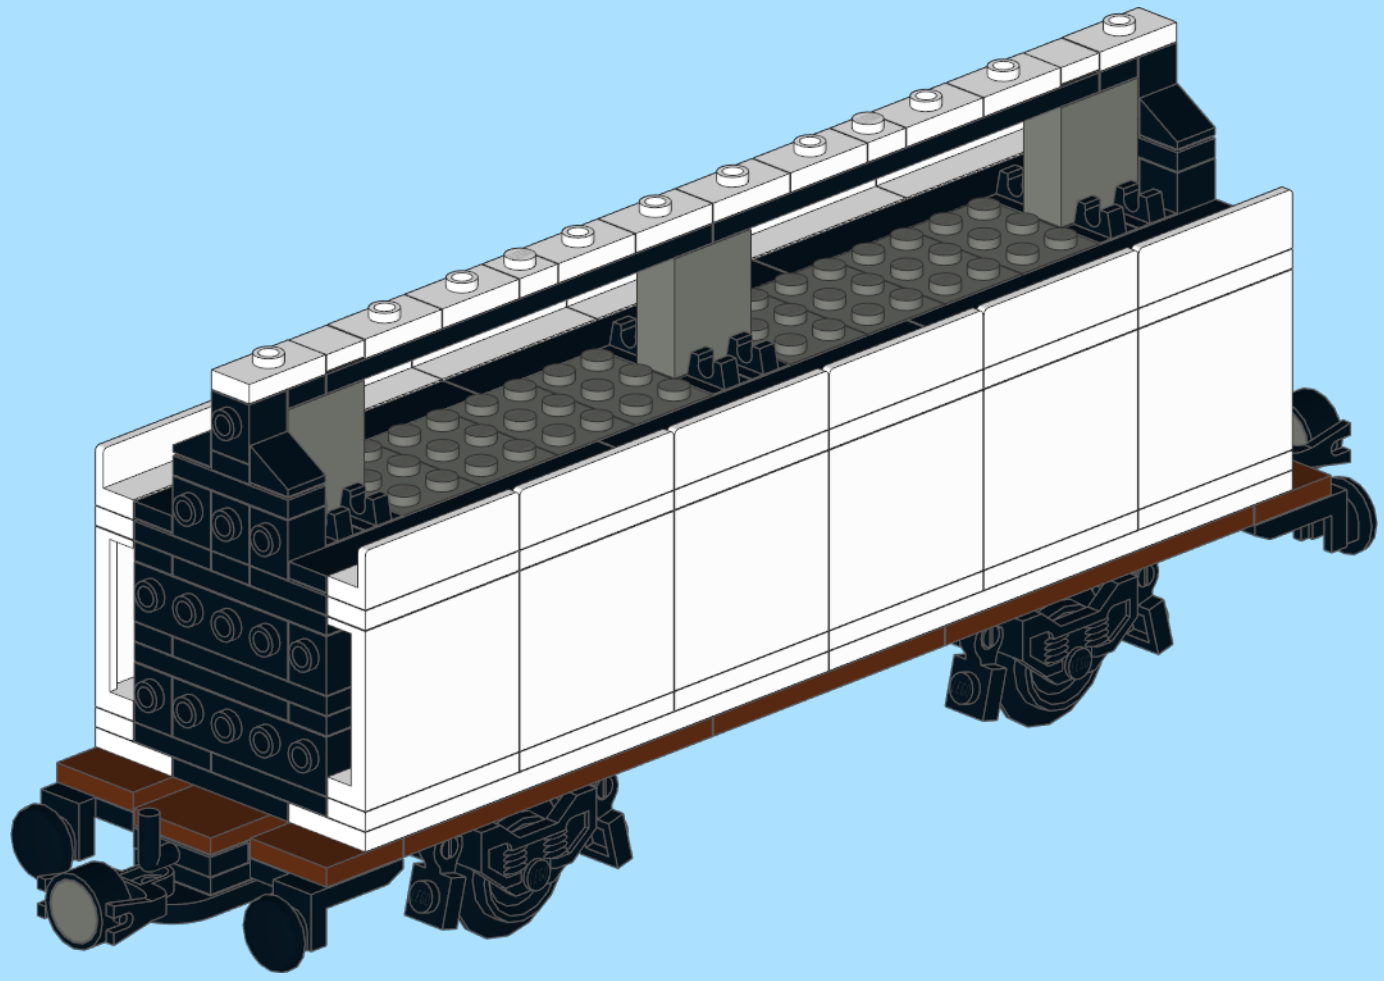

DSB Litra Hios-v

Designed By Dennis Tomsen
At www.byggepladen.dk
2018-09-15: Stickers updated.

INSTRUCTION BY
KNUD ALBRECHTSEN
www.snakebyte.dk/lego

3

4

5

6

7

8

9

10

11

x2

x2

DSB Cargo version