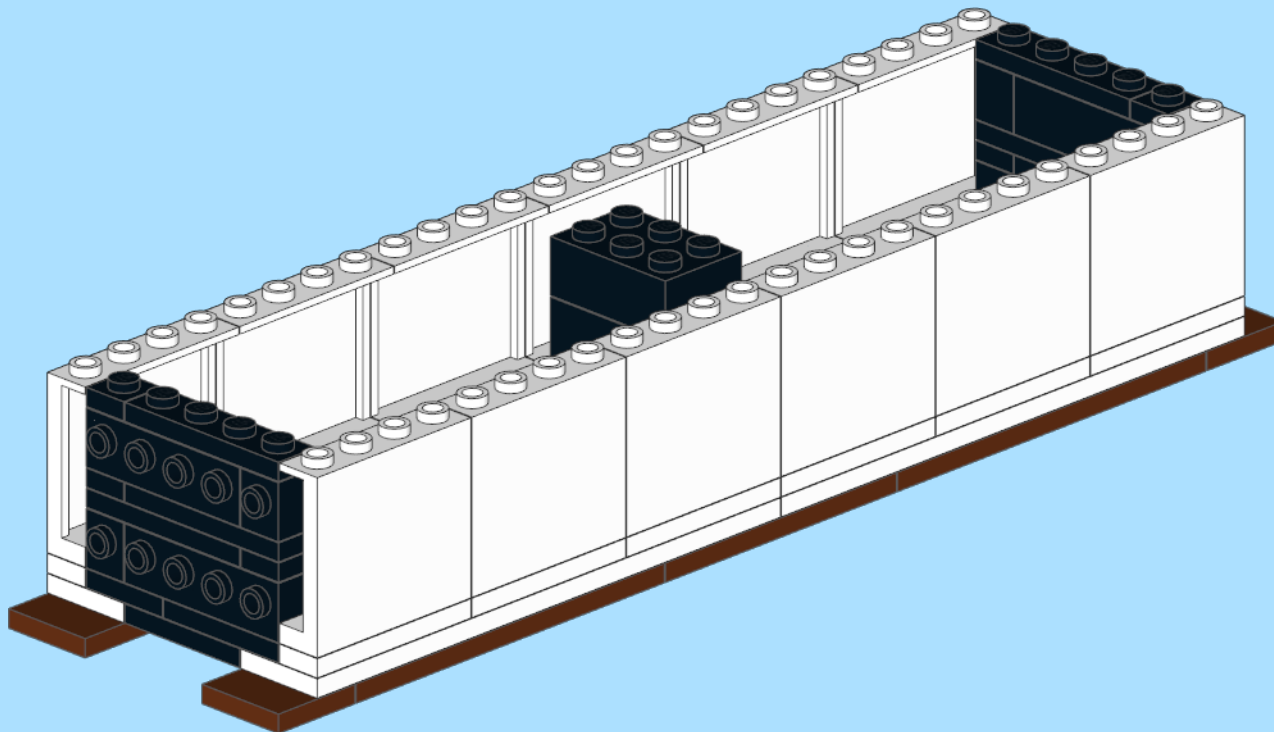

DSB Litra Hios-v

Designed By Dennis Tomsen
At www.byggepladen.dk
2018-09-15: Stickers updated.

INSTRUCTION BY
KNUD ALBRECHTSEN
www.snakebyte.dk/lego

3

4

5

6

7

8

9

10

11

x2

x2

DSB Cargo version