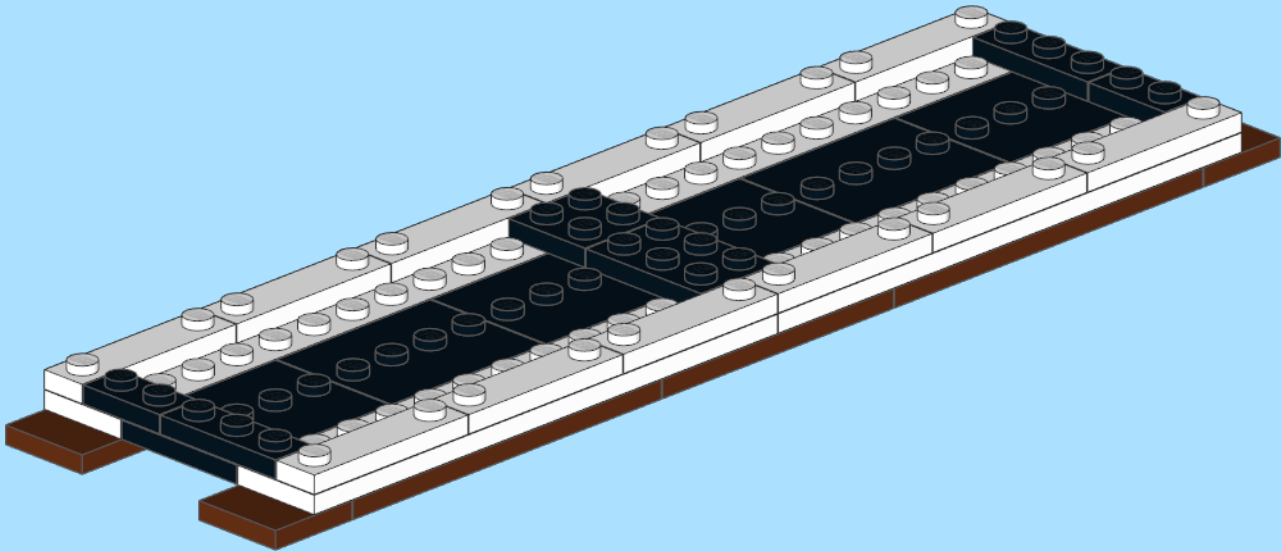

DSB Litra Hios-v

Designed By Dennis Tomsen
At www.byggepladen.dk
2018-09-15: Stickers updated.

INSTRUCTION BY
KNUD ALBRECHTSEN
www.snakebyte.dk/lego

3

4

5

6

7

8

9

10

11

x2

x2

DSB Cargo version