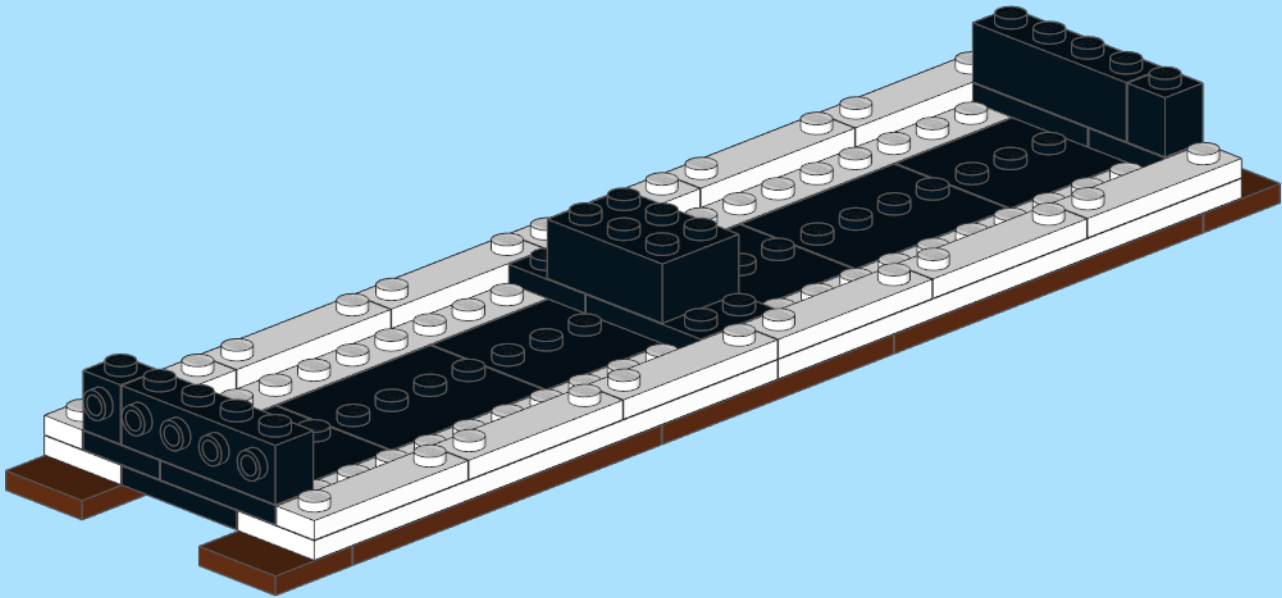

DSB Litra Hios-v

Designed By Dennis Tomsen
At www.byggepladen.dk
2018-09-15: Stickers updated.

INSTRUCTION BY
KNUD ALBRECHTSEN
www.snakebyte.dk/lego

3

4

5

6

7

8

9

10

11

x2

x2

DSB Cargo version