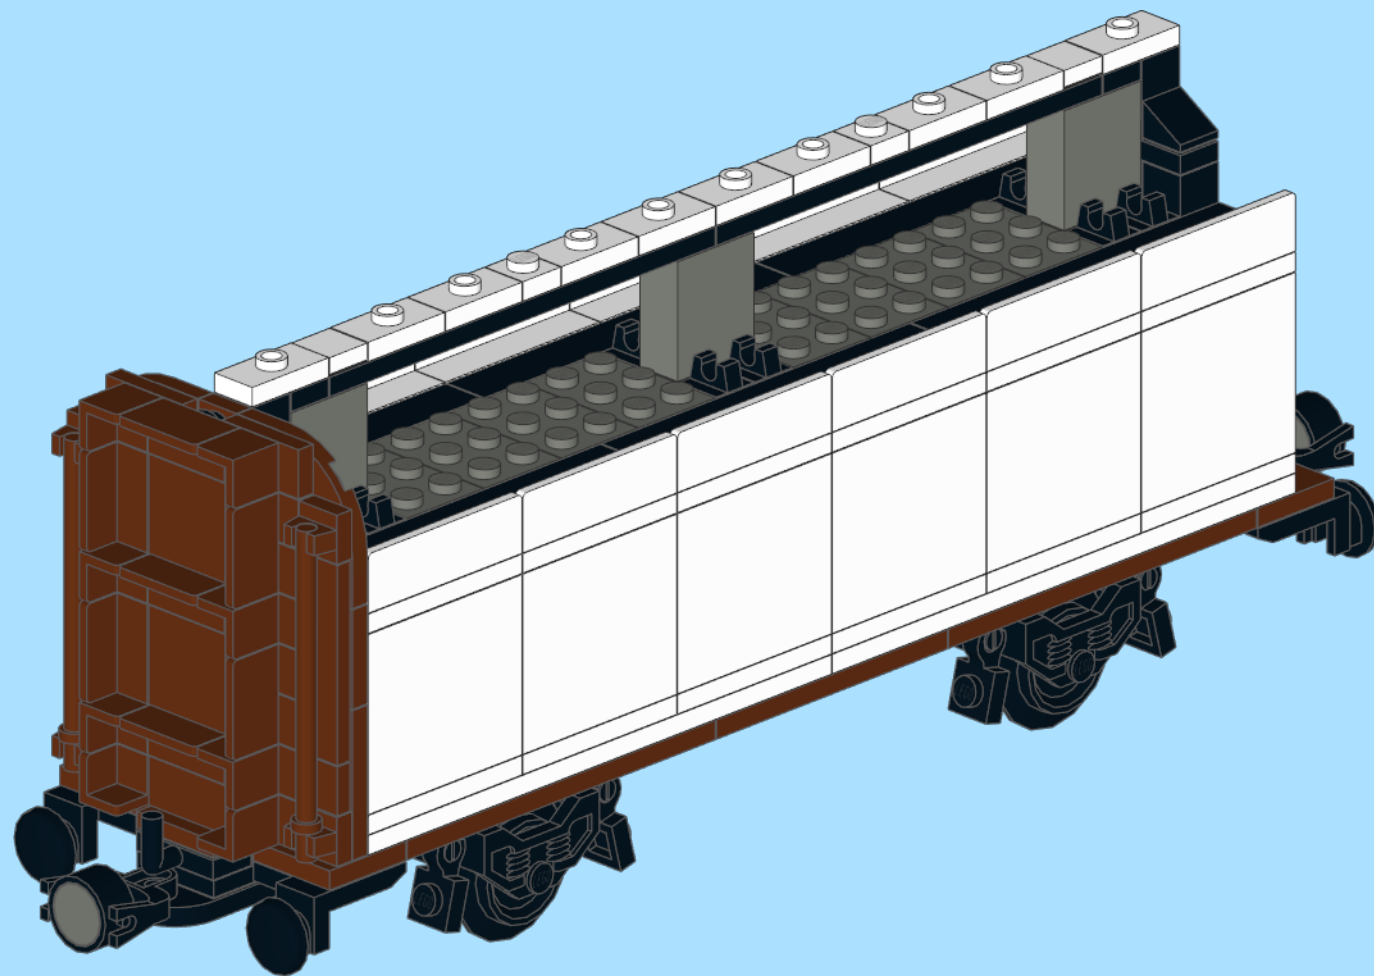

DSB Litra Hios-v

Designed By Dennis Tomsen
At www.byggepladen.dk
2018-09-15: Stickers updated.

INSTRUCTION BY
KNUD ALBRECHTSEN
www.snakebyte.dk/lego

3

4

5

6

7

8

9

10

11

x2

x2

DSB Cargo version