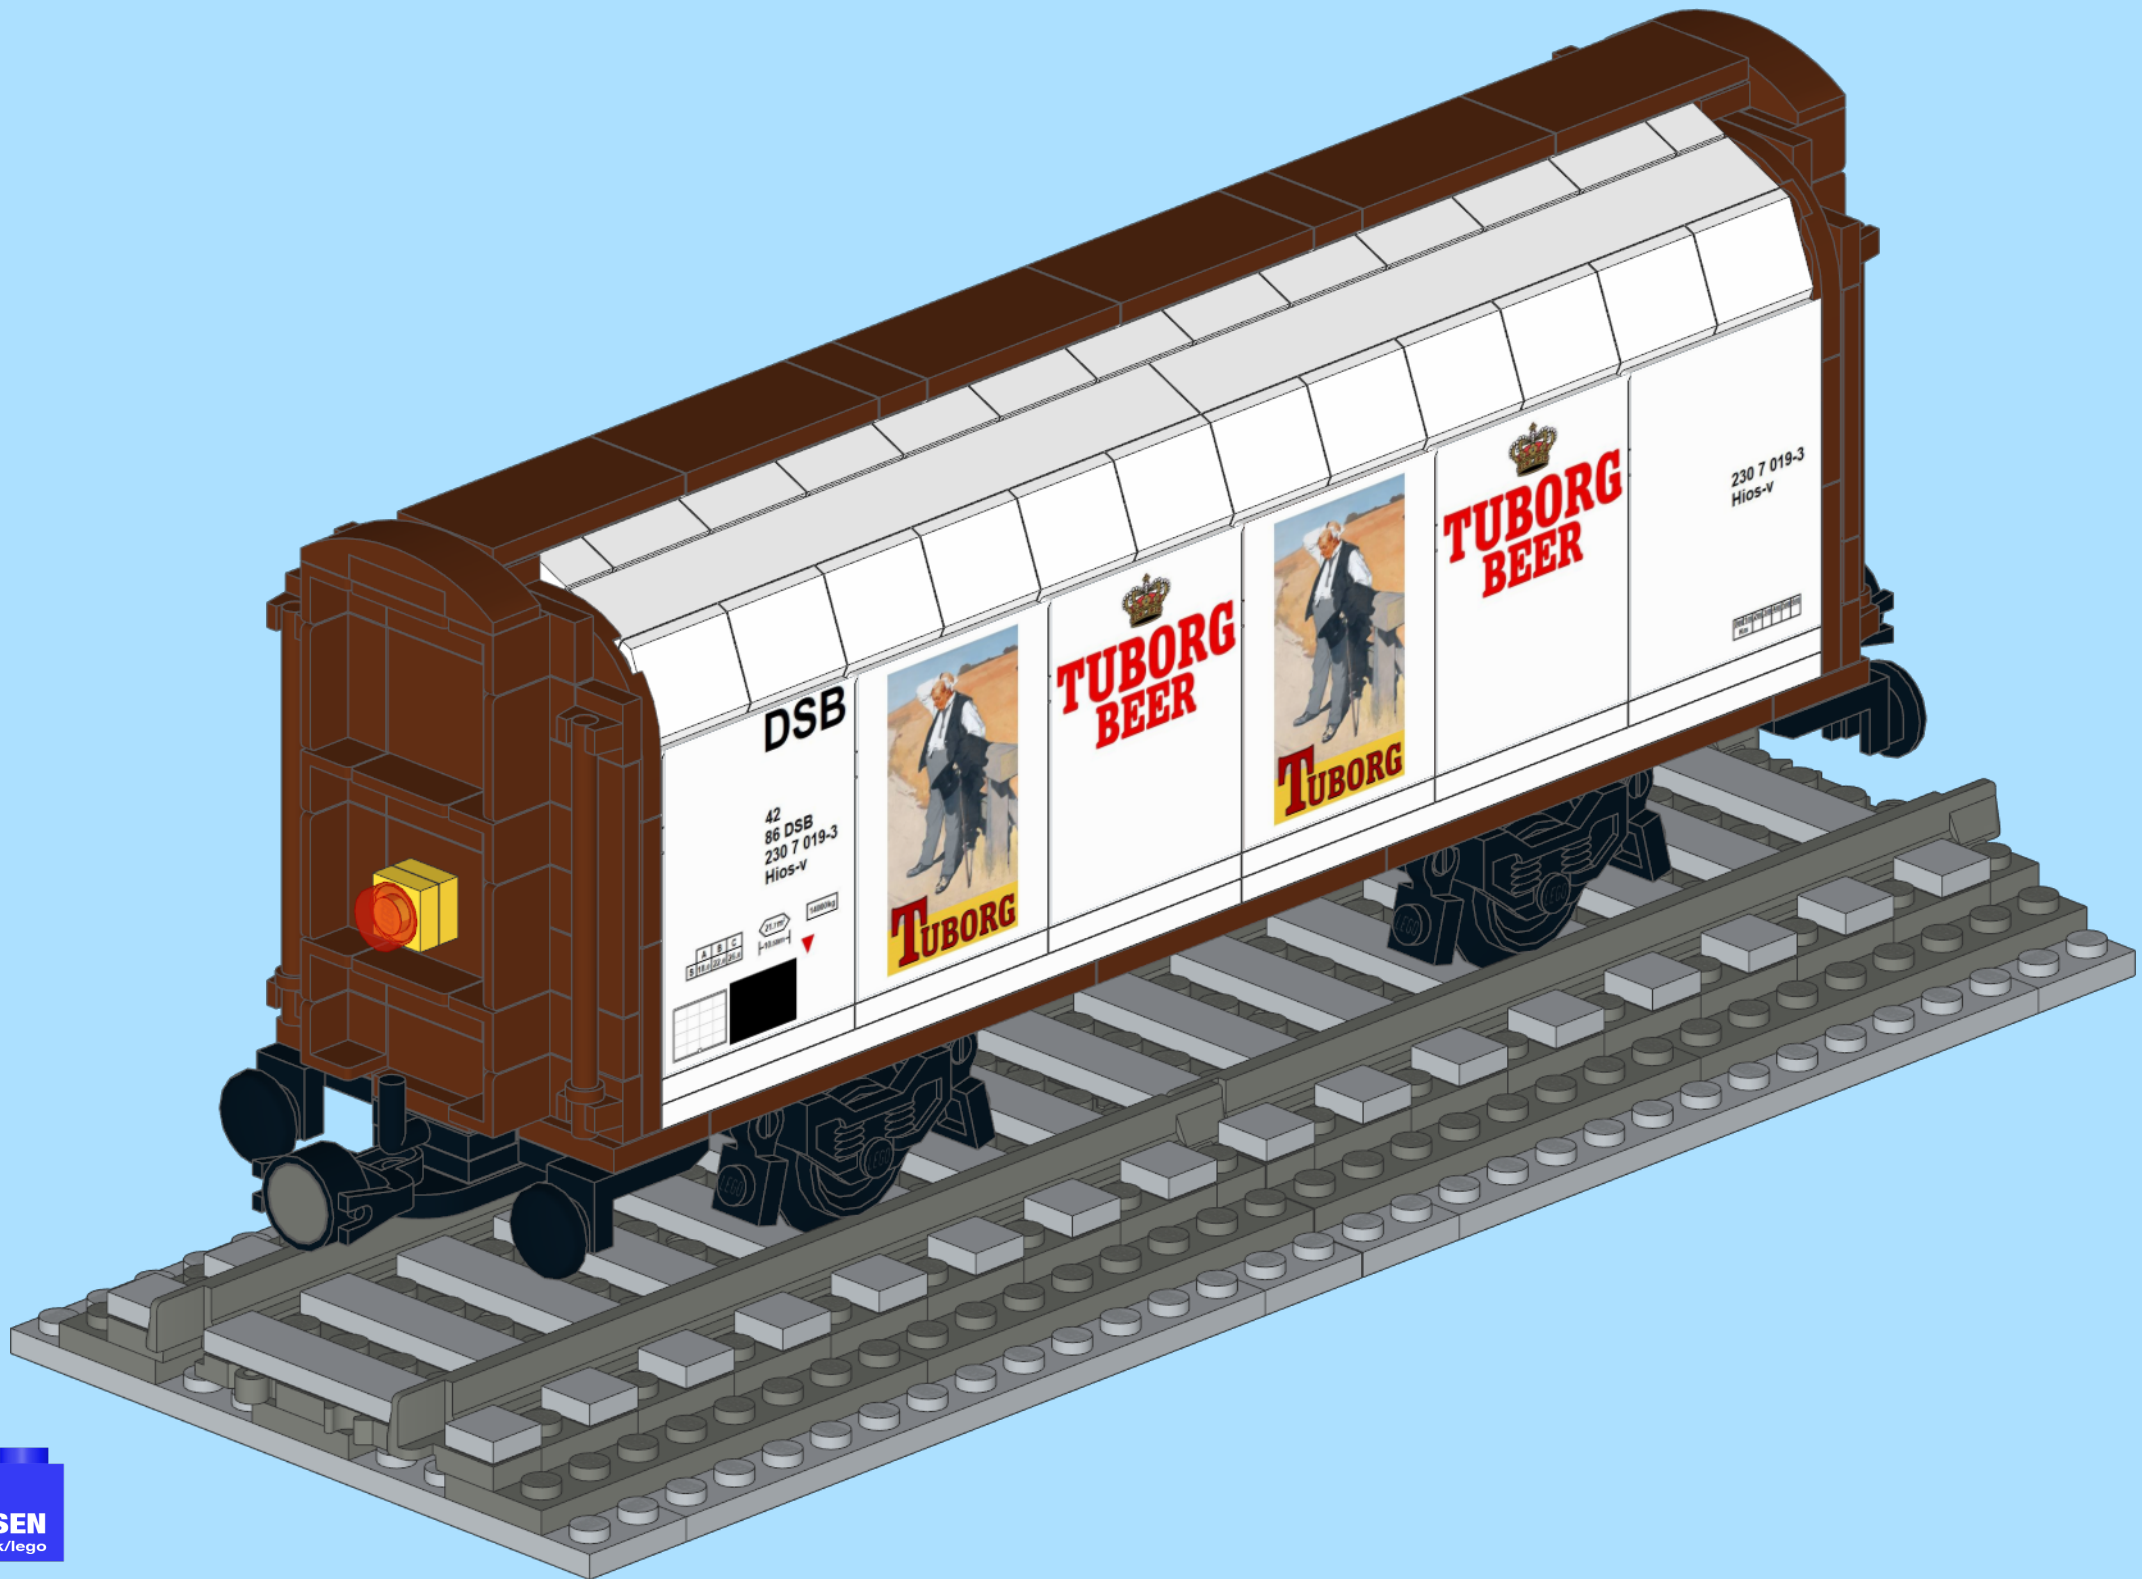

DSB Litra Hios-v

Designed By Dennis Tomsen
At www.byggepladen.dk
2018-09-15: Stickers updated.

INSTRUCTION BY
KNUD ALBRECHTSEN
www.snakebyte.dk/lego

3

4

5

6

7

8

9

10

11

x2

x2

DSB Cargo version