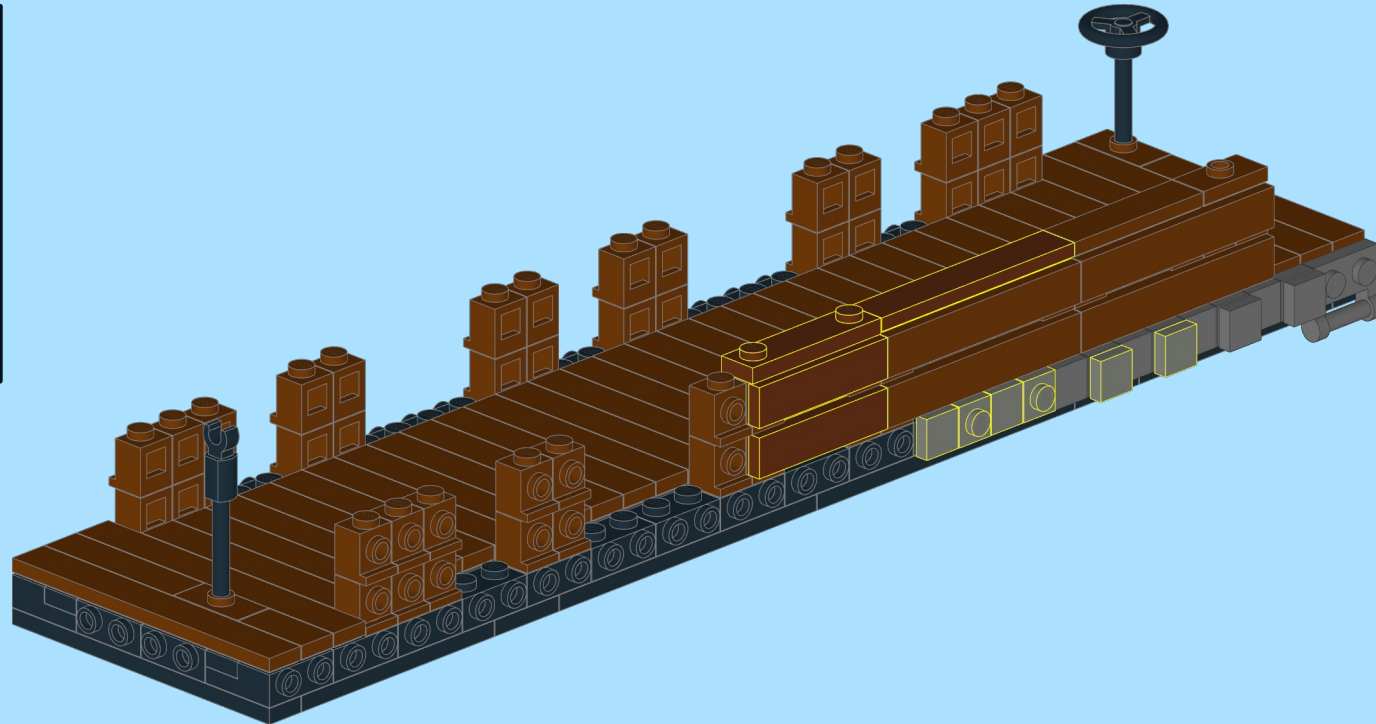

Pacific Flatcar

DESIGNED BY
KNUD ALBRECHTSEN
www.snakebyte.dk/lego

INSTRUCTION BY
KNUD ALBRECHTSEN
www.snakebyte.dk/lego

5

6

7

8

9

10

11

12

13

14

15

16

17

18

19

20

21

22

23

24

25