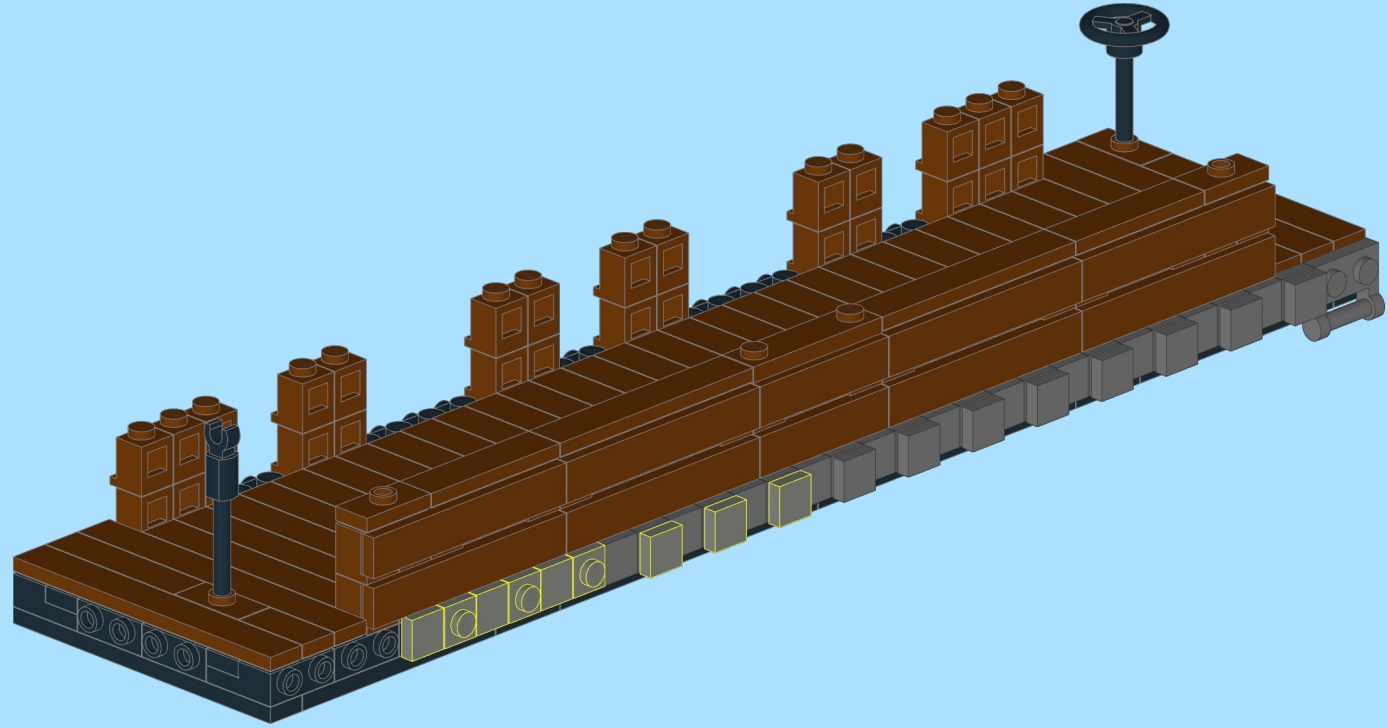

Pacific Flatcar

DESIGNED BY
KNUD ALBRECHTSEN
www.snakebyte.dk/lego

INSTRUCTION BY
KNUD ALBRECHTSEN
www.snakebyte.dk/lego

5

6

7

8

9

10

11

12

13

14

15

16

17

18

19

20

21

22

23

24

25