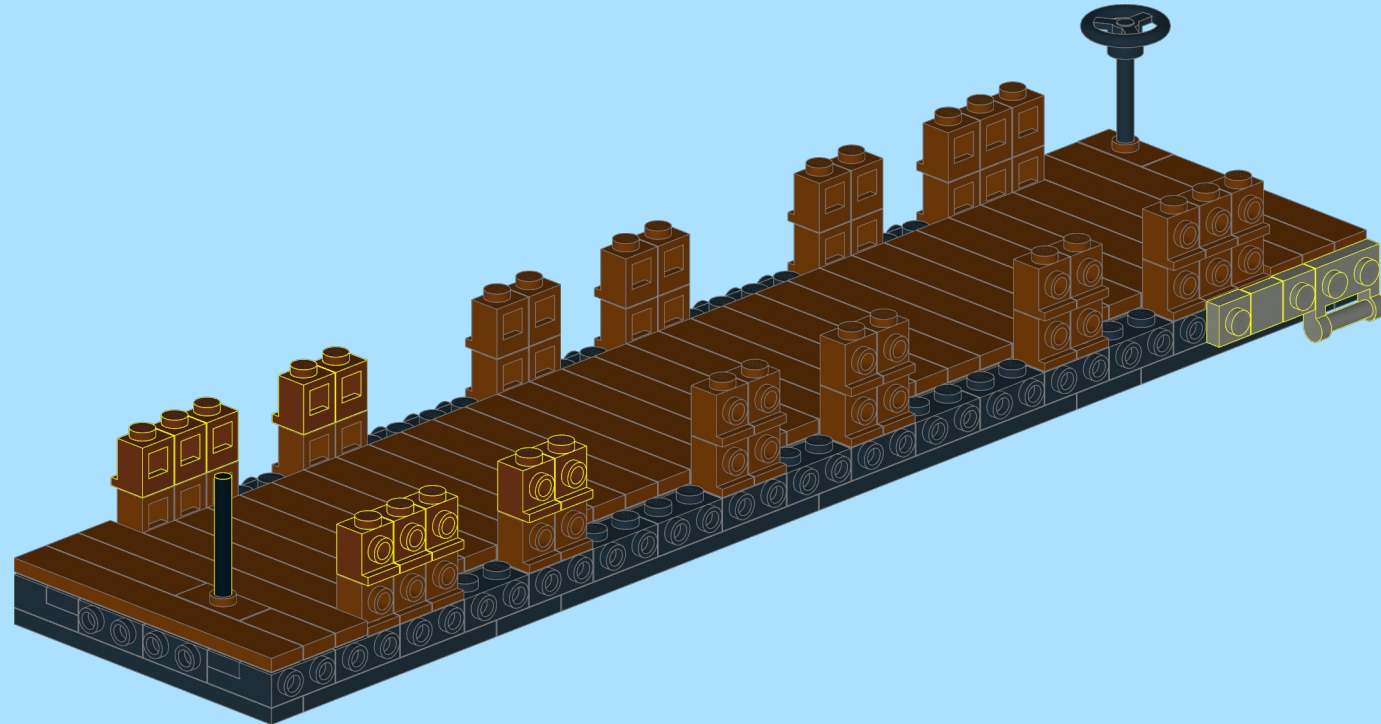

Pacific Flatcar

DESIGNED BY
KNUD ALBRECHTSEN
www.snakebyte.dk/lego

INSTRUCTION BY
KNUD ALBRECHTSEN
www.snakebyte.dk/lego

5

6

7

8

9

10

11

12

13

14

15

16

17

18

19

20

21

22

23

24

25