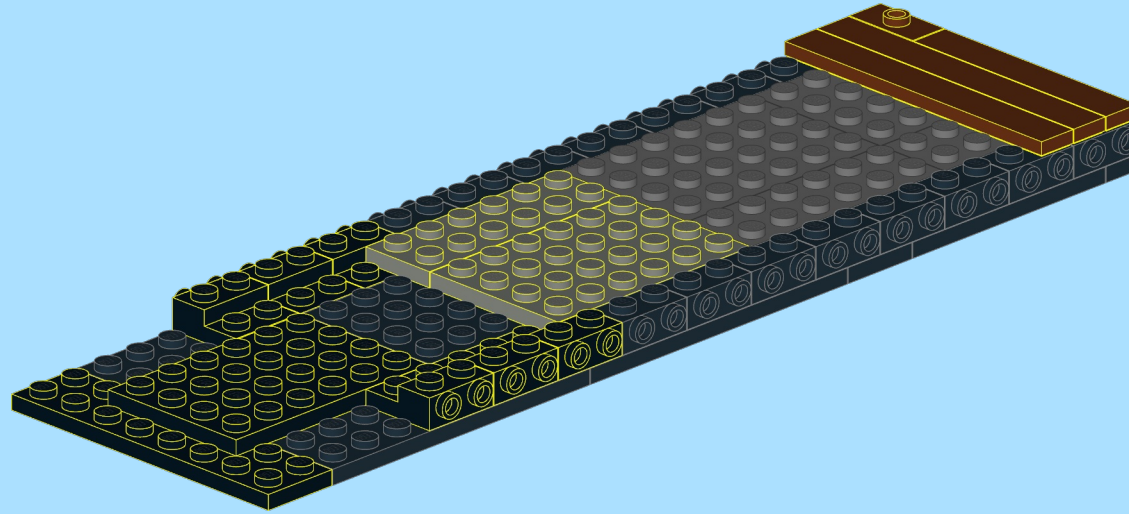

Pacific Flatcar

DESIGNED BY
KNUD ALBRECHTSEN
www.snakebyte.dk/lego

INSTRUCTION BY
KNUD ALBRECHTSEN
www.snakebyte.dk/lego

5

6

7

8

9

18

19

20

21

22

23

24

25