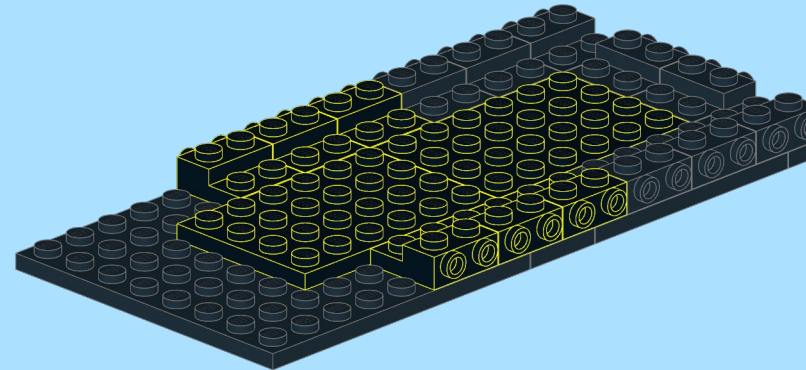

Pacific Flatcar

DESIGNED BY
KNUD ALBRECHTSEN
www.snakebyte.dk/lego

INSTRUCTION BY
KNUD ALBRECHTSEN
www.snakebyte.dk/lego

5

6

7

8

9