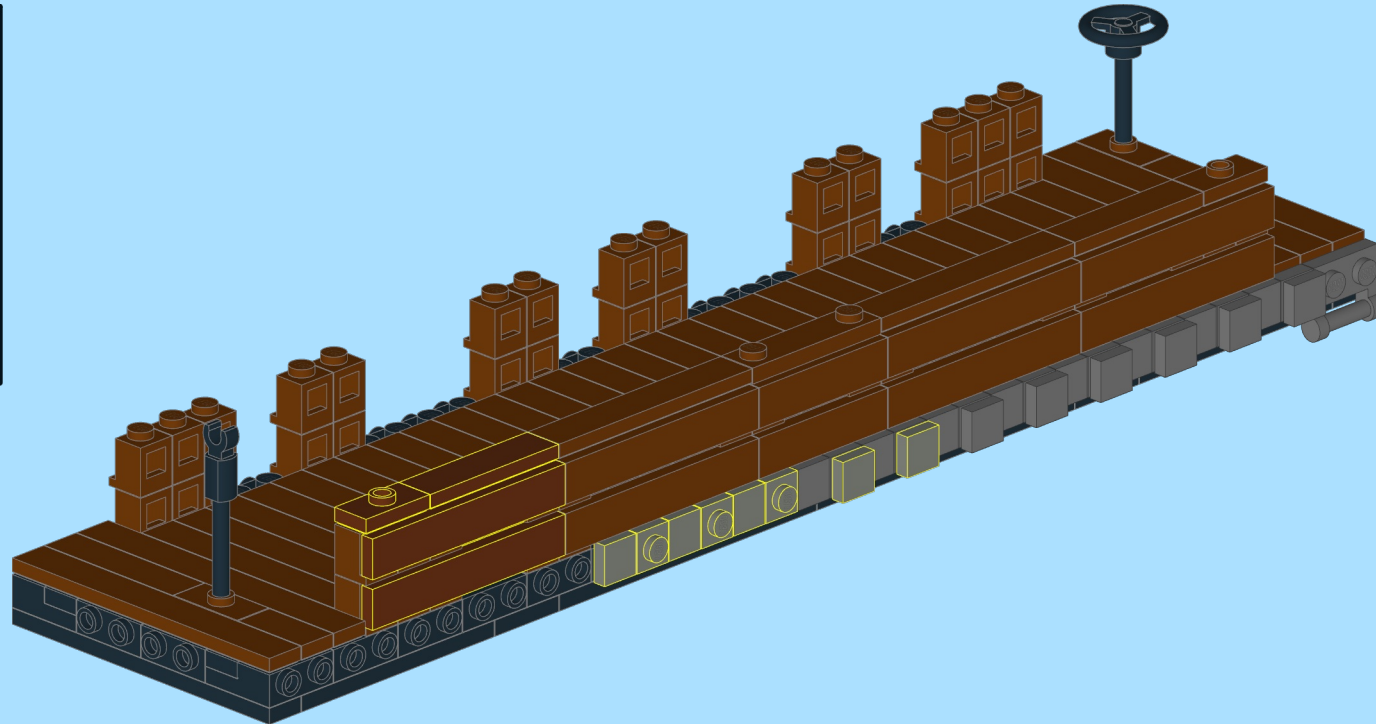

Pacific Flatcar

DESIGNED BY
KNUD ALBRECHTSEN
www.snakebyte.dk/lego

INSTRUCTION BY
KNUD ALBRECHTSEN
www.snakebyte.dk/lego

5

6

7

8

9

10

11

12

13

14

15

16

17

18

19

20

21

22

23

24

25