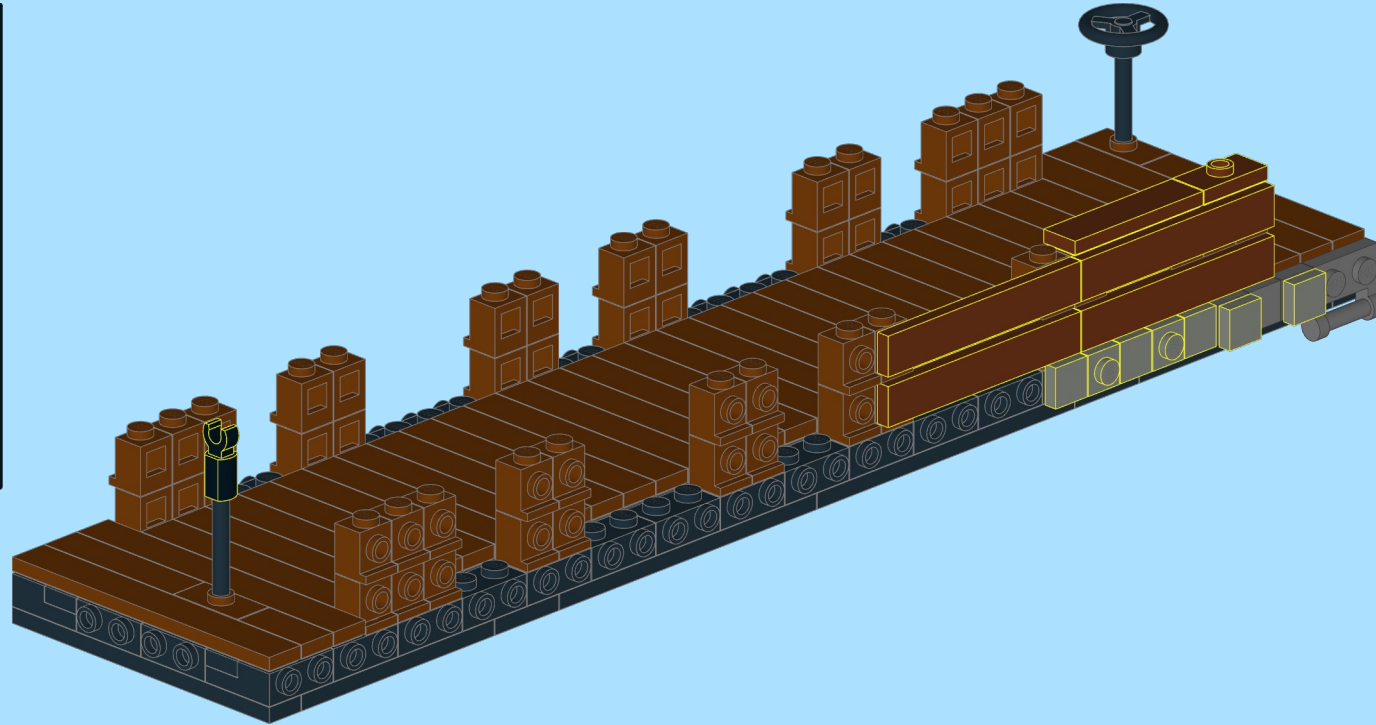

Pacific Flatcar

DESIGNED BY
KNUD ALBRECHTSEN
www.snakebyte.dk/lego

INSTRUCTION BY
KNUD ALBRECHTSEN
www.snakebyte.dk/lego

5

6

7

8

9

10

11

12

13

14

15

16

17

18

19

20

21

22

23

24

25