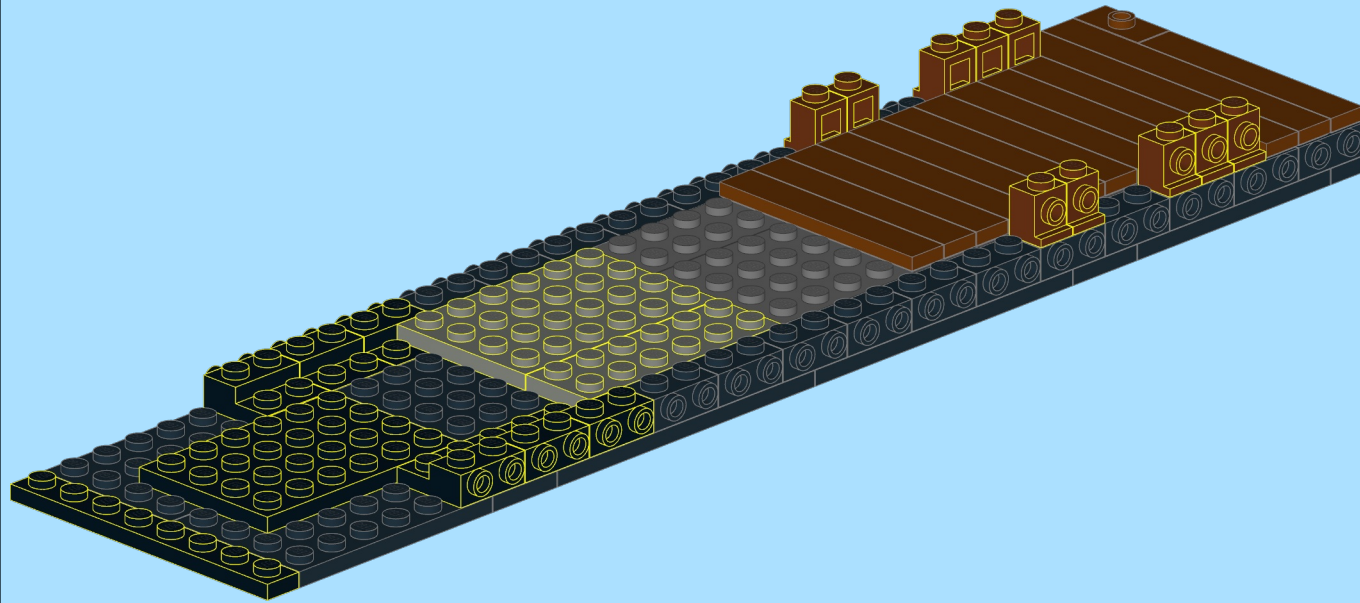

Pacific Flatcar

DESIGNED BY
KNUD ALBRECHTSEN
www.snakebyte.dk/lego

INSTRUCTION BY
KNUD ALBRECHTSEN
www.snakebyte.dk/lego

5

6

7

8

9

10

11

12

13

14

15

16

17

18

19

20

21

22

23

24

25