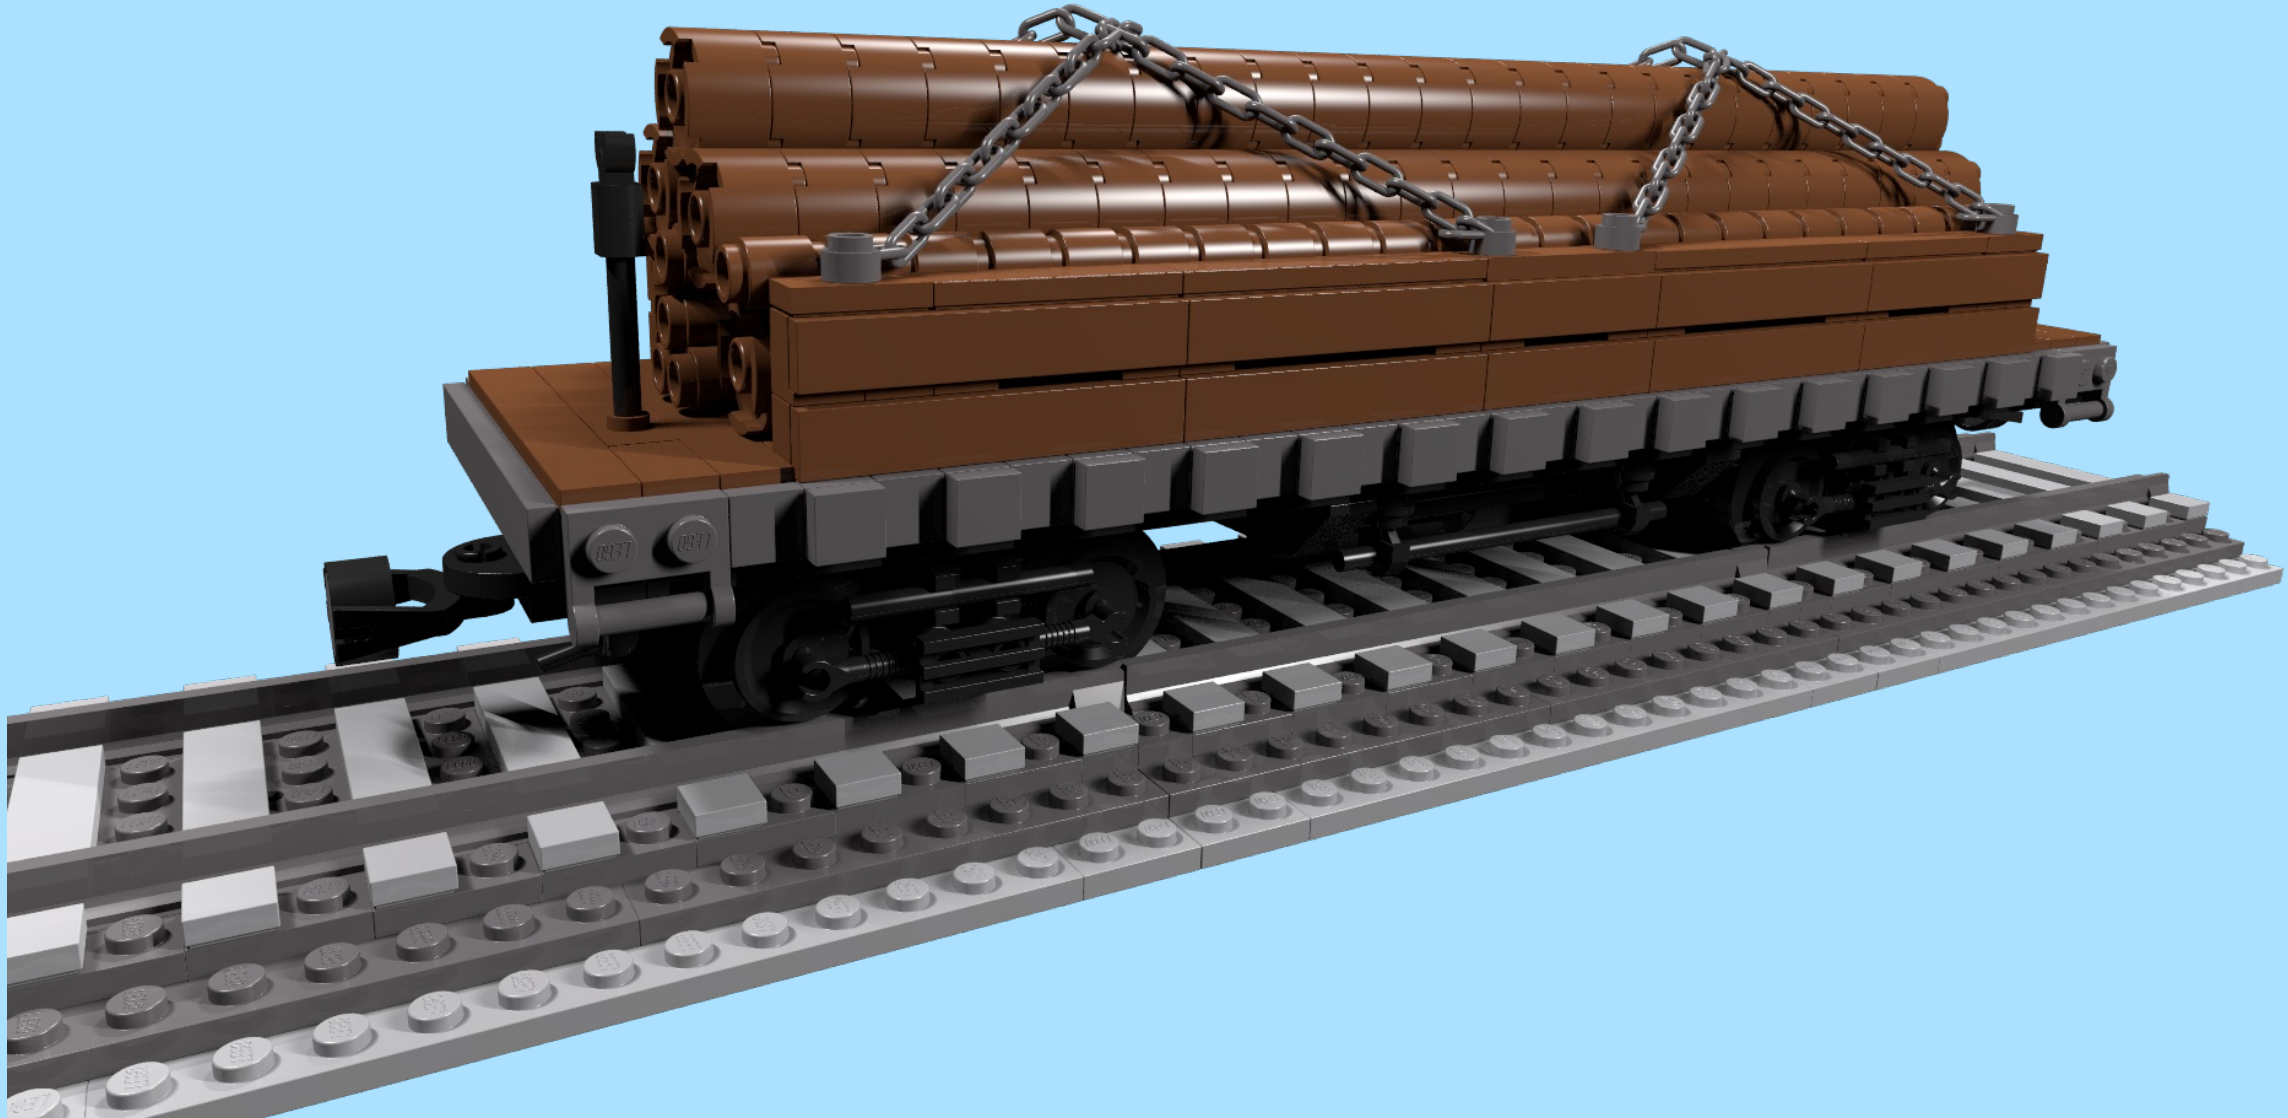

Pacific Flatcar

DESIGNED BY
KNUD ALBRECHTSEN
www.snakebyte.dk/lego

INSTRUCTION BY
KNUD ALBRECHTSEN
www.snakebyte.dk/lego

5

6

7

8

9

10

11

12

13

14

15

16

17

18

19

20

21

22

23

24

25