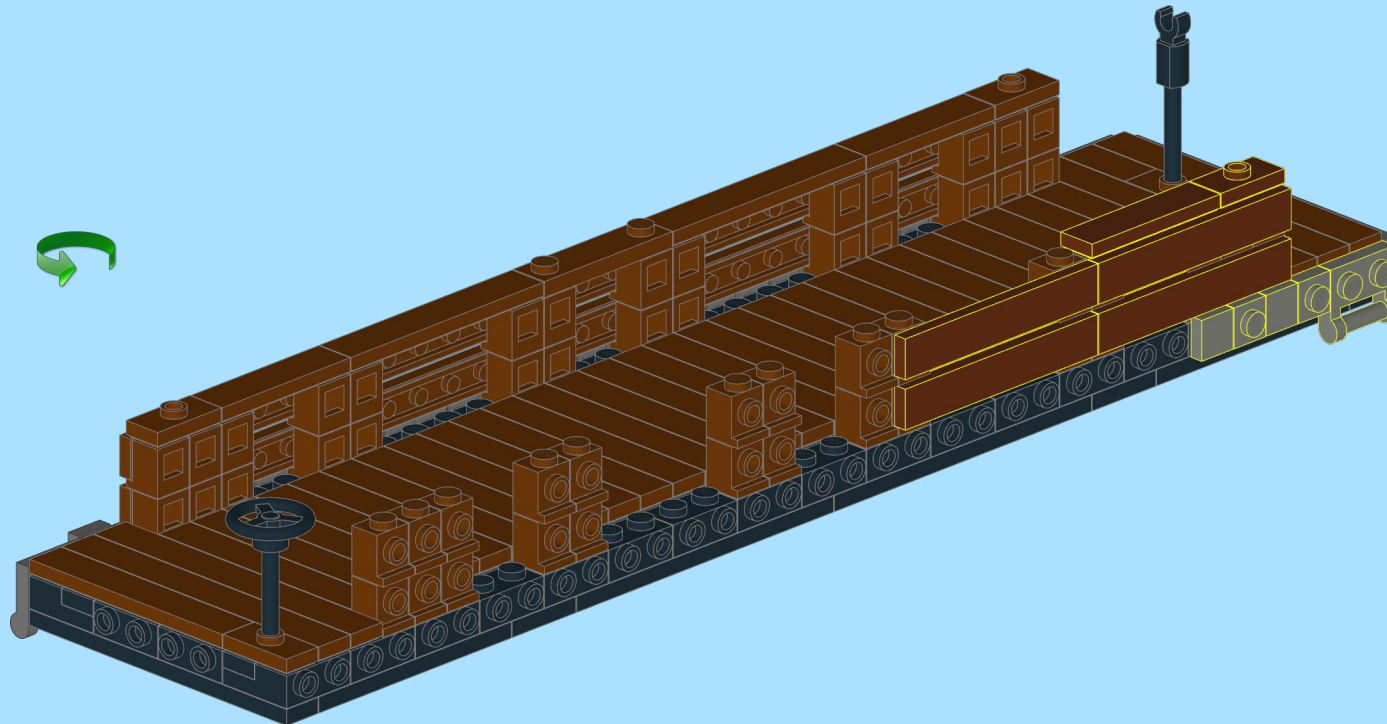

Pacific Flatcar

DESIGNED BY
KNUD ALBRECHTSEN
www.snakebyte.dk/lego

INSTRUCTION BY
KNUD ALBRECHTSEN
www.snakebyte.dk/lego

5

6

7

8

9

10

11

12

13

14

15

16

17

18

19

20

21

22

23

24

25