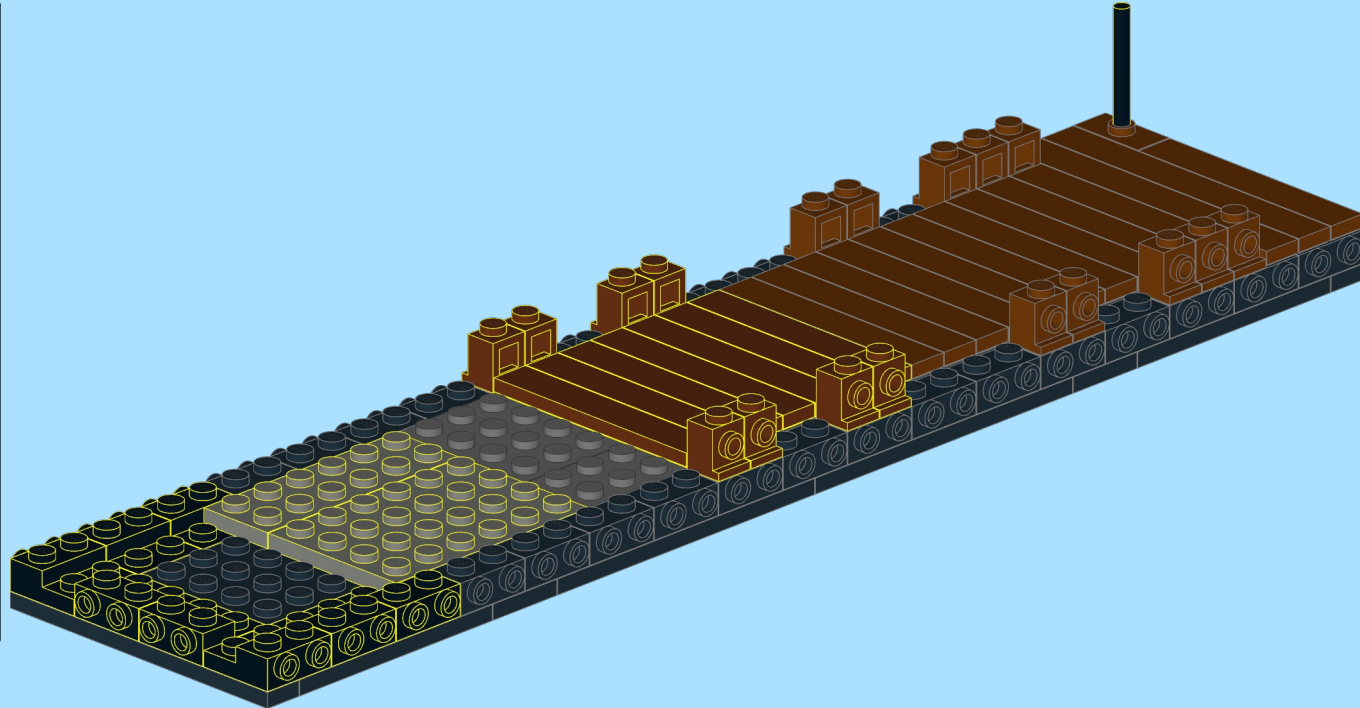

Pacific Flatcar

DESIGNED BY
KNUD ALBRECHTSEN
www.snakebyte.dk/lego

INSTRUCTION BY
KNUD ALBRECHTSEN
www.snakebyte.dk/lego

5

6

7

8

9

10

11

12

13

14

15

16

17

18

19

20

21

22

23

24

25

26

27

28

29

30