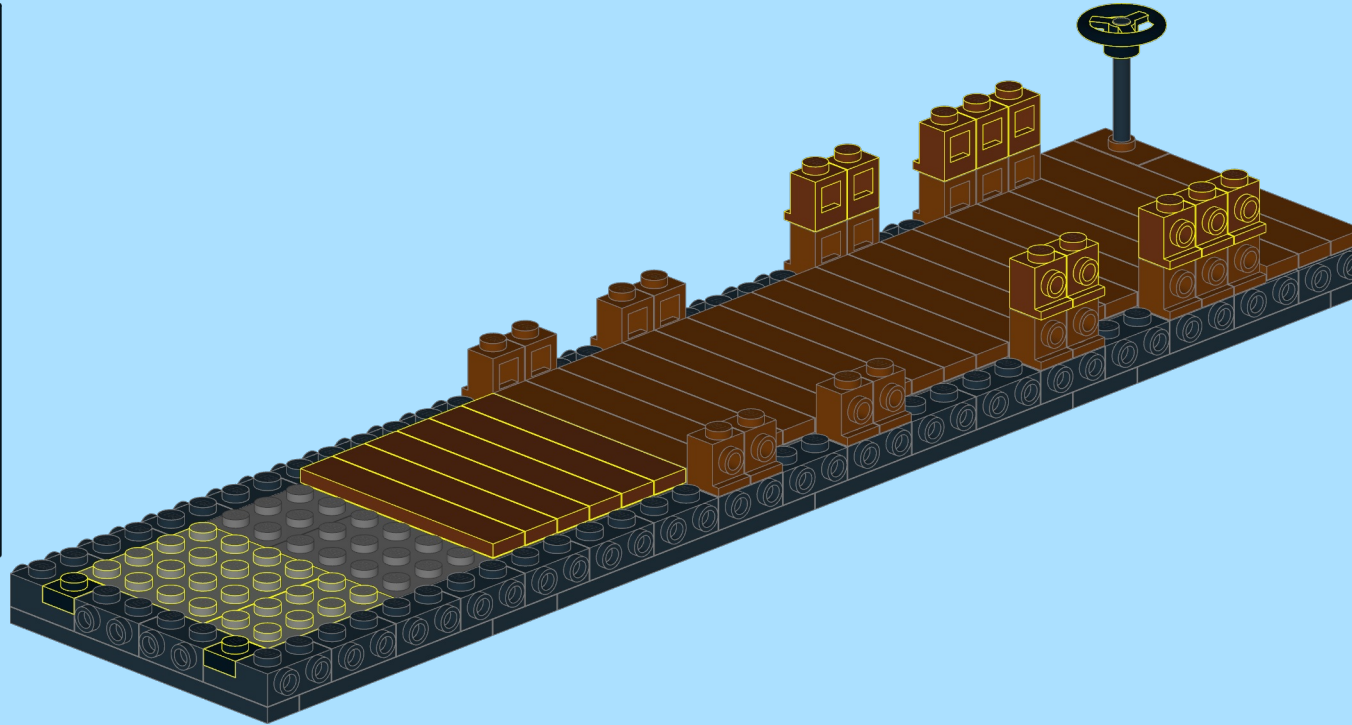

Pacific Flatcar

DESIGNED BY
KNUD ALBRECHTSEN
www.snakebyte.dk/lego

INSTRUCTION BY
KNUD ALBRECHTSEN
www.snakebyte.dk/lego

5

6

7

8

9

10

11

12

13

14

15

16

17

18

19

20

21

22

23

24

25

26

27

28

29

30