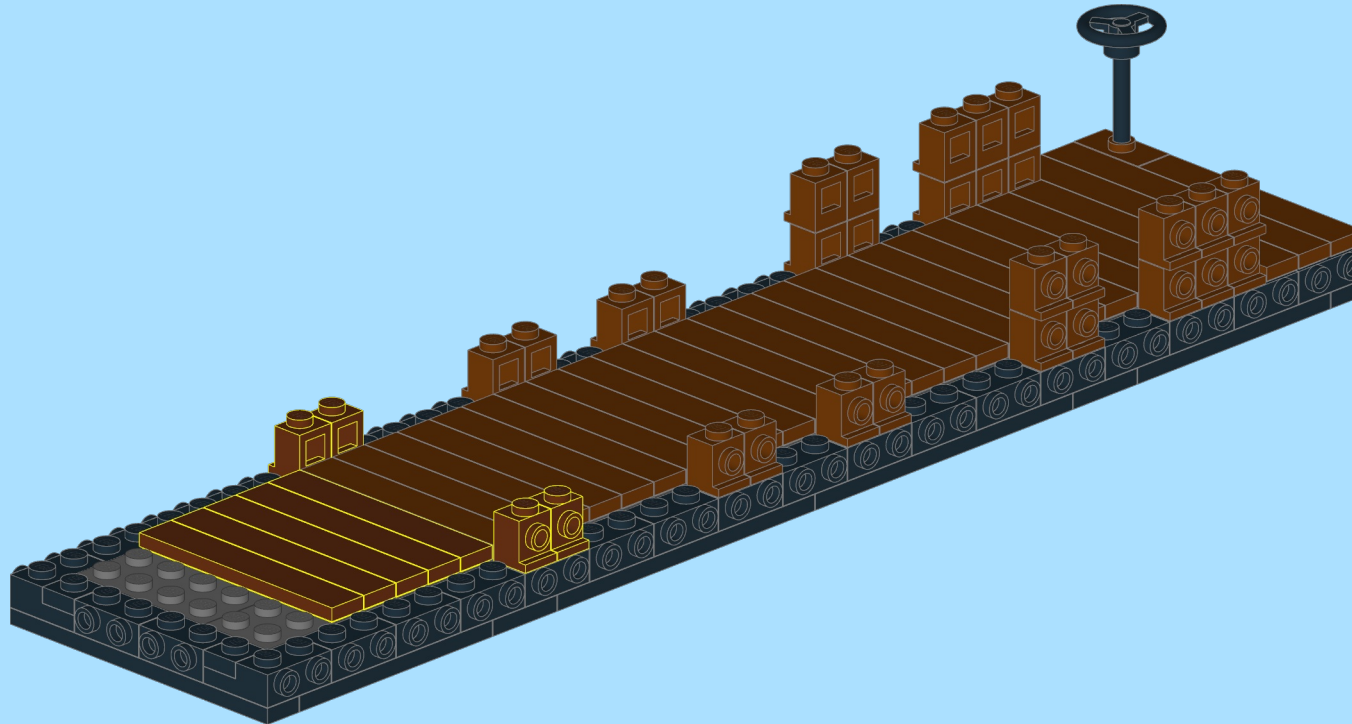

Pacific Flatcar

DESIGNED BY
KNUD ALBRECHTSEN
www.snakebyte.dk/lego

INSTRUCTION BY
KNUD ALBRECHTSEN
www.snakebyte.dk/lego

5

6

7

8

9

10

11

12

13

14

15

16

17

18

19

20

21

22

23

24

25

26

27

28

29

30