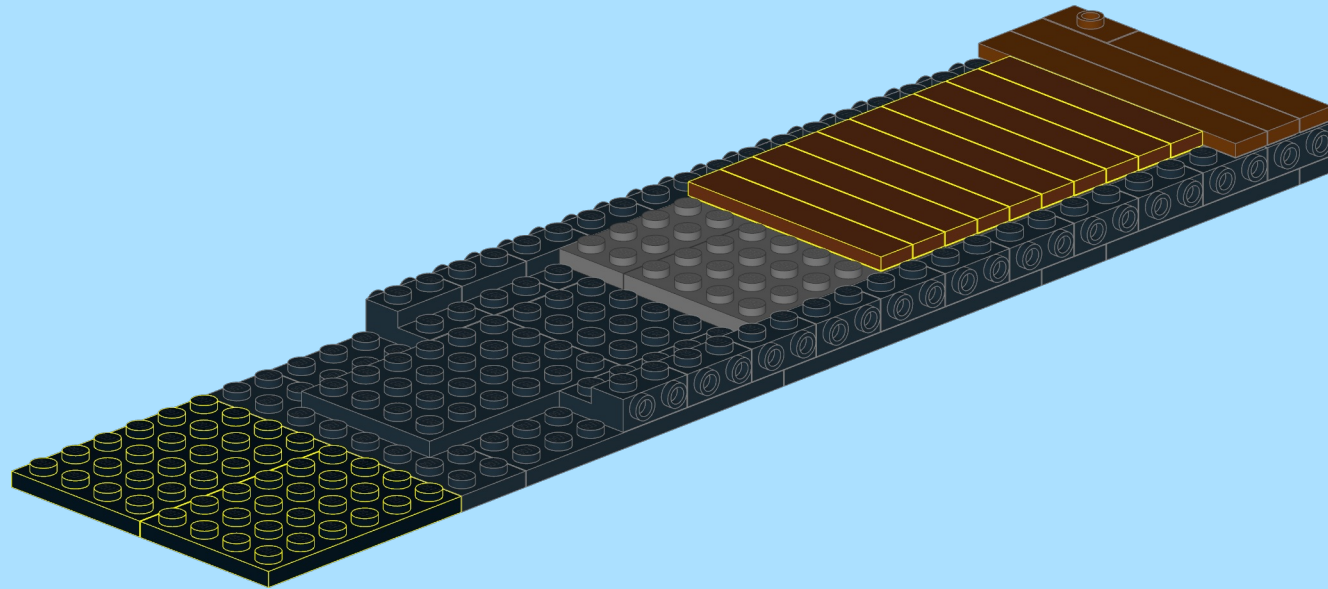

Pacific Flatcar

DESIGNED BY
KNUD ALBRECHTSEN
www.snakebyte.dk/lego

INSTRUCTION BY
KNUD ALBRECHTSEN
www.snakebyte.dk/lego

5

6

7

8

9

10

11

12

13

14

15

16

17

18

19

20

21

22

23

24

25