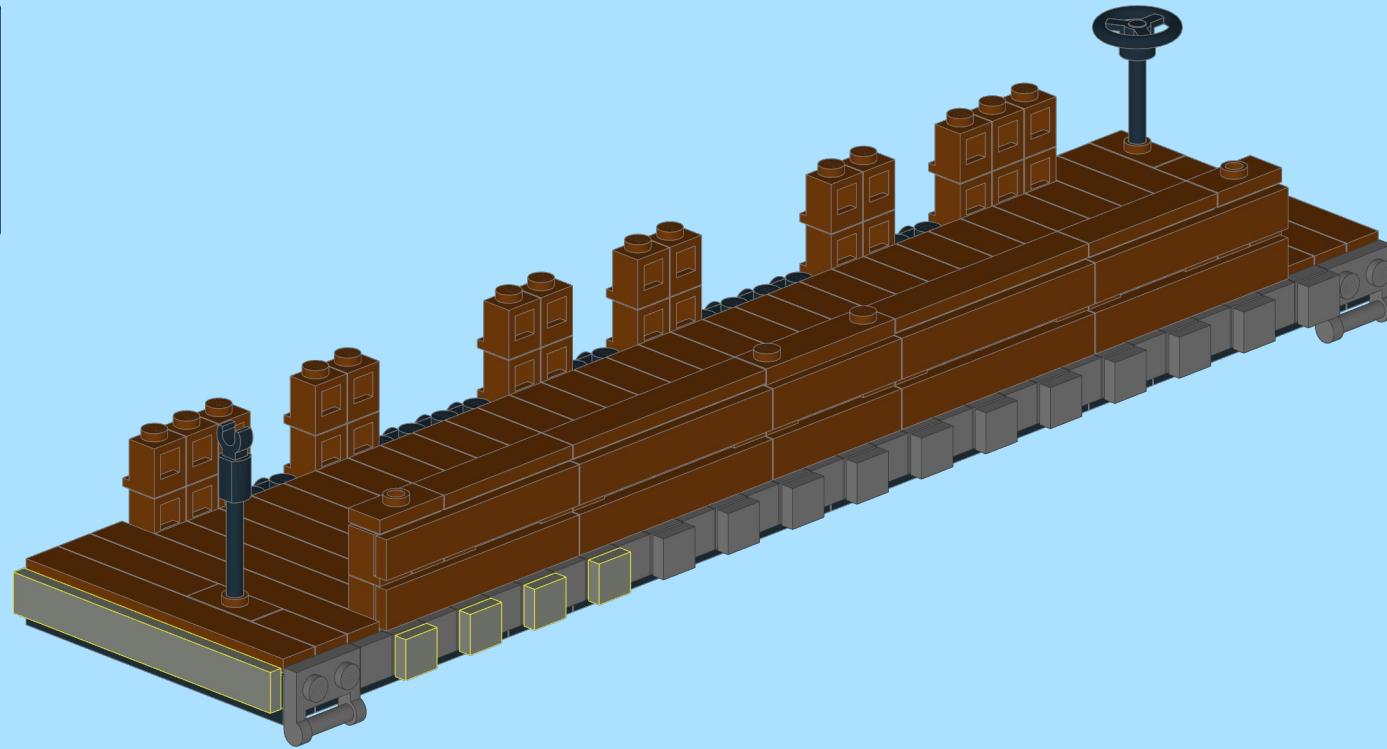

Pacific Flatcar

DESIGNED BY
KNUD ALBRECHTSEN
www.snakebyte.dk/lego

INSTRUCTION BY
KNUD ALBRECHTSEN
www.snakebyte.dk/lego

5

6

7

8

9

10

11

12

13

14

15

16

17

18

19

20

21

22

23

24

25