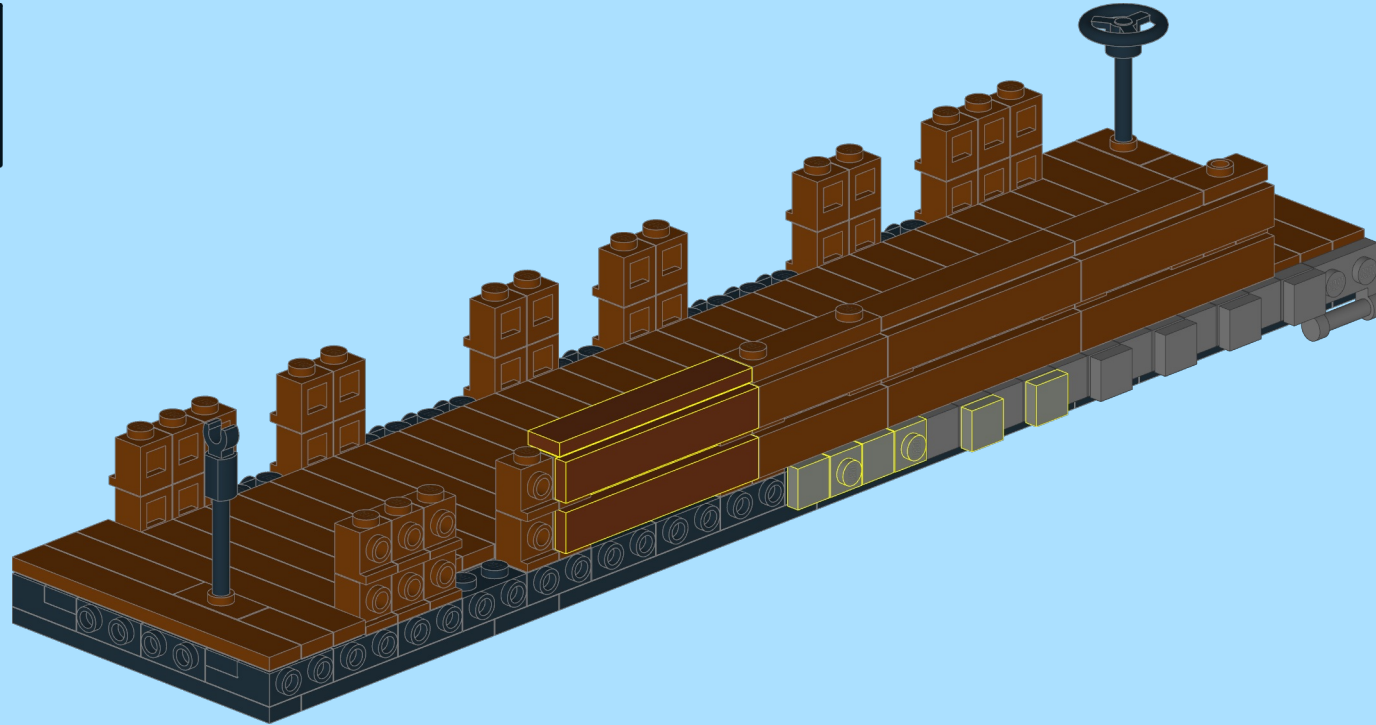

Pacific Flatcar

DESIGNED BY
KNUD ALBRECHTSEN
www.snakebyte.dk/lego

INSTRUCTION BY
KNUD ALBRECHTSEN
www.snakebyte.dk/lego

5

6

7

8

9

10

11

12

13

14

15

16

17

18

19

20

21

22

23

24

25