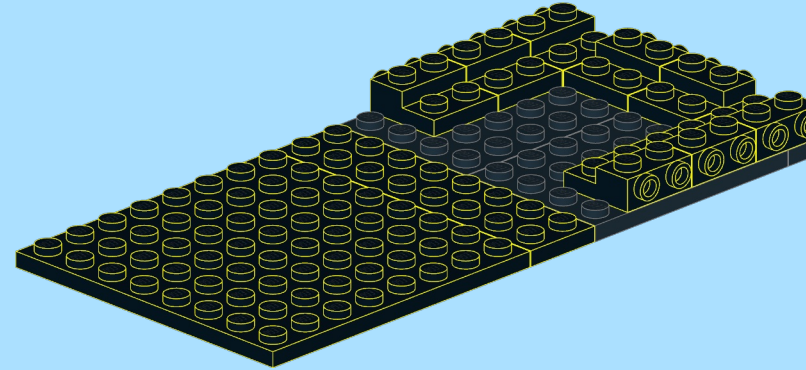

Pacific Flatcar

DESIGNED BY
KNUD ALBRECHTSEN
www.snakebyte.dk/lego

INSTRUCTION BY
KNUD ALBRECHTSEN
www.snakebyte.dk/lego

5

6

7

8

9

18

19

20

21

22

23

24

25