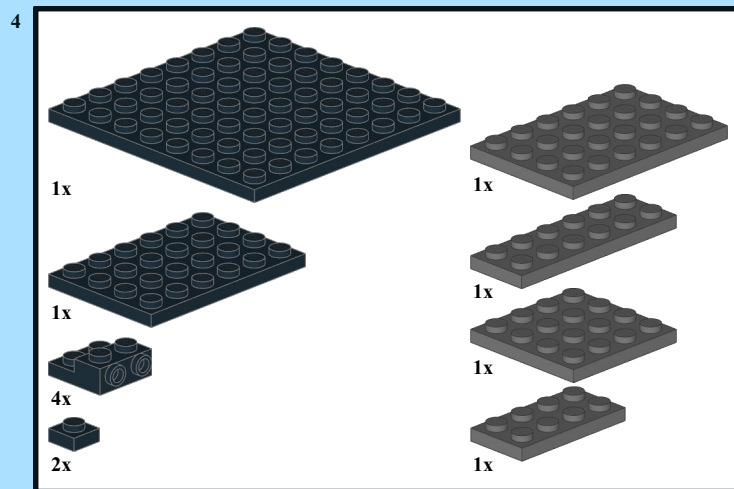

Pacific Flatcar

DESIGNED BY
KNUD ALBRECHTSEN
www.snakebyte.dk/lego

INSTRUCTION BY
KNUD ALBRECHTSEN
www.snakebyte.dk/lego

5

6

7

8

9

10

11

12

13

14

15

16

17

18

19

20

21

22

23

24

25