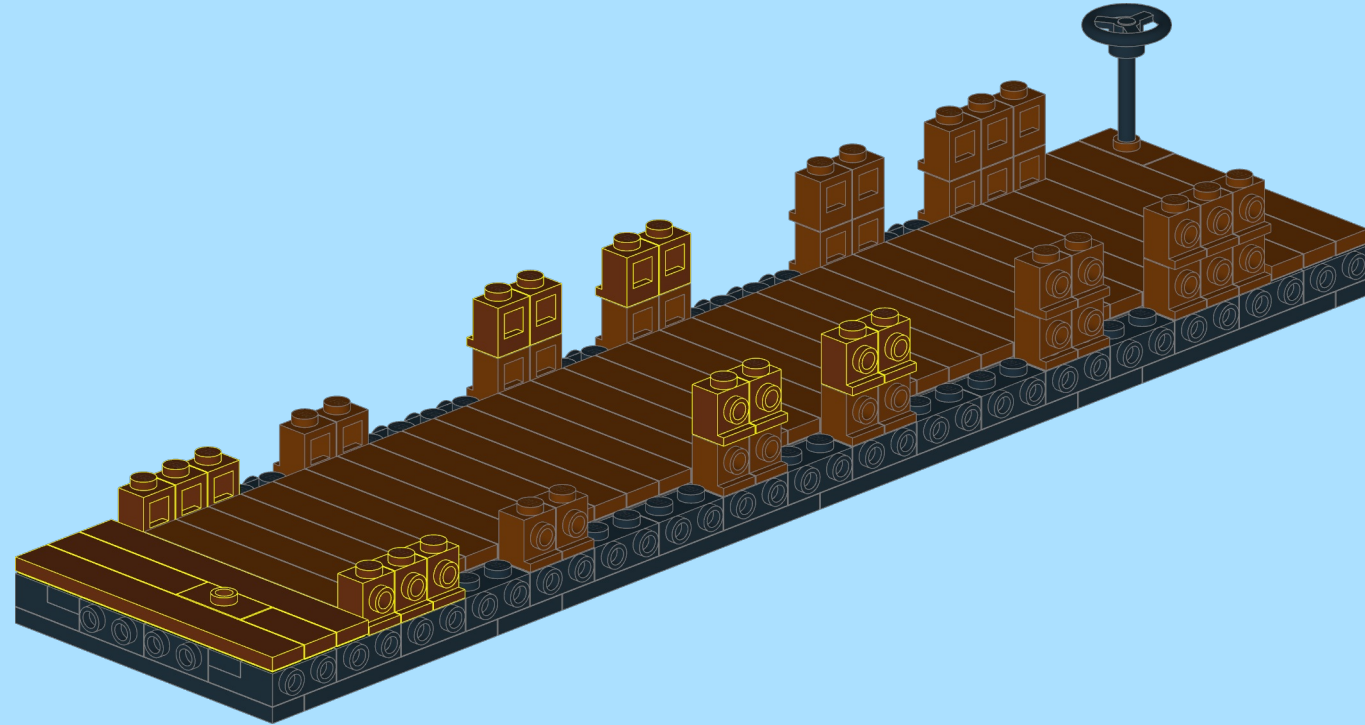

Pacific Flatcar

DESIGNED BY
KNUD ALBRECHTSEN
www.snakebyte.dk/lego

INSTRUCTION BY
KNUD ALBRECHTSEN
www.snakebyte.dk/lego

5

6

7

8

9

10

11

12

13

14

15

16

17

18

19

20

21

22

23

24

25

26

27

28

29

30