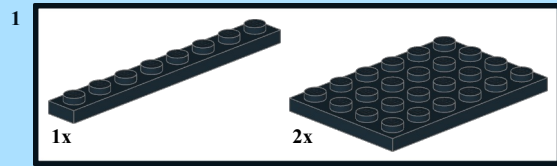

Pacific Flatcar

DESIGNED BY
KNUD ALBRECHTSEN
www.snakebyte.dk/lego

INSTRUCTION BY
KNUD ALBRECHTSEN
www.snakebyte.dk/lego

5

6

7

8

9