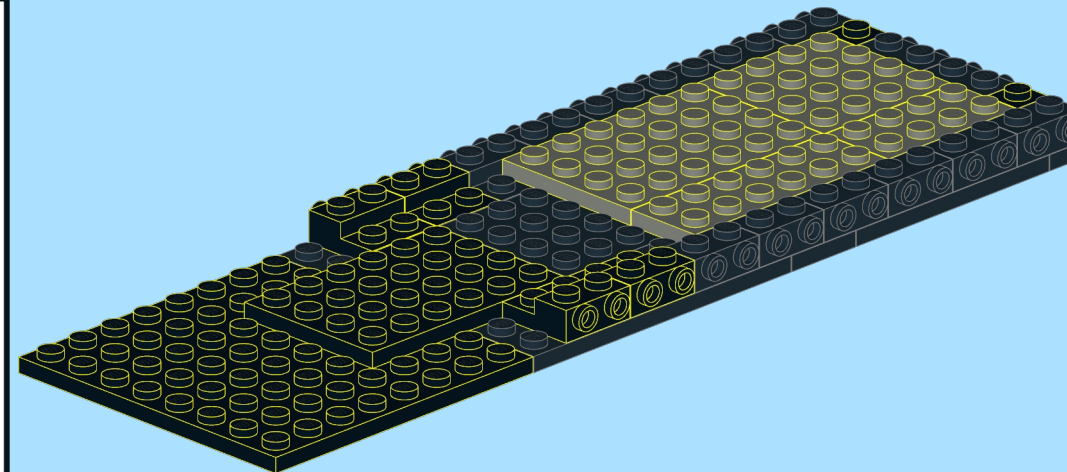

Pacific Flatcar

DESIGNED BY
KNUD ALBRECHTSEN
www.snakebyte.dk/lego

INSTRUCTION BY
KNUD ALBRECHTSEN
www.snakebyte.dk/lego

5

6

7

8

9

18

19

20

21

22

23

24

25