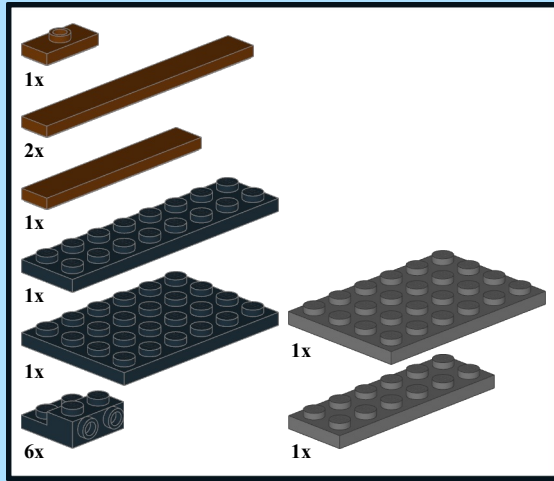

Pacific Flatcar

DESIGNED BY
KNUD ALBRECHTSEN
www.snakebyte.dk/lego

INSTRUCTION BY
KNUD ALBRECHTSEN
www.snakebyte.dk/lego

5

6

7

8

9

10

11

12

13

14

15

16

17