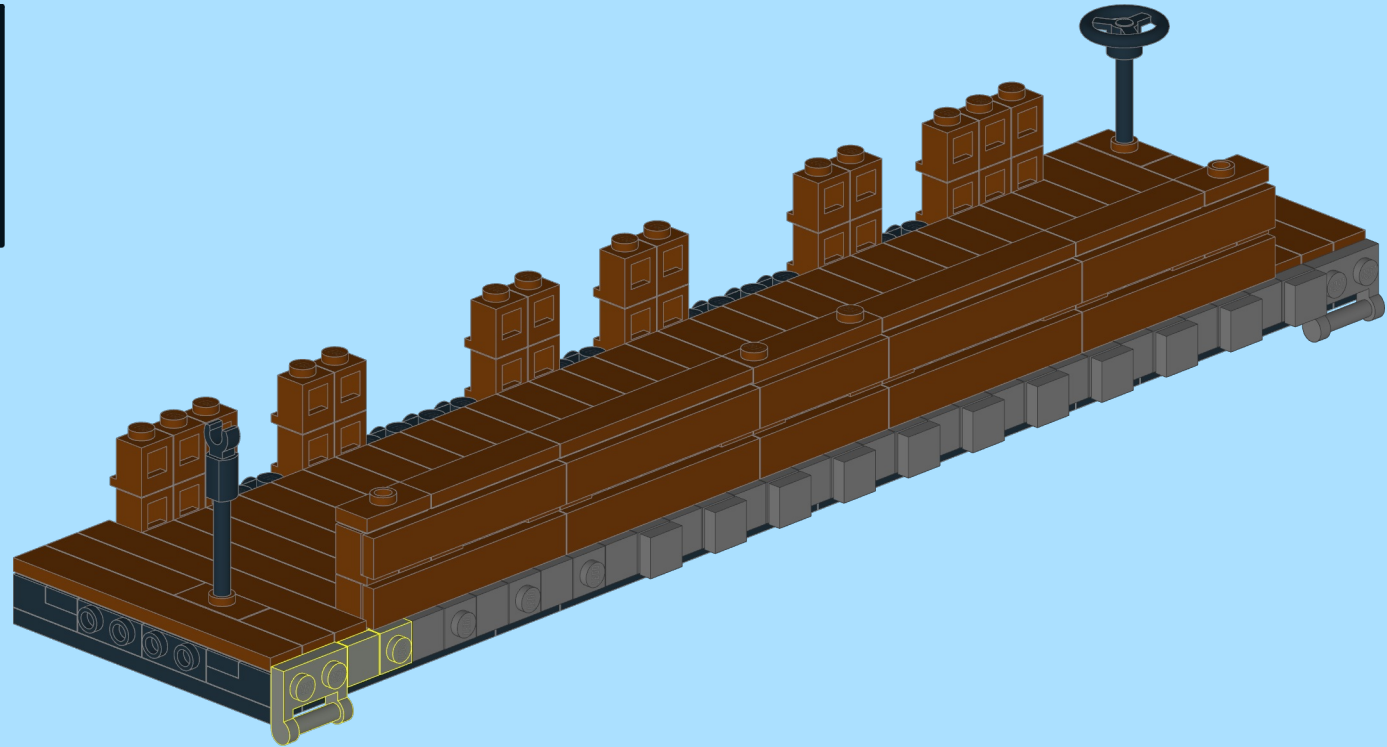

Pacific Flatcar

DESIGNED BY
KNUD ALBRECHTSEN
www.snakebyte.dk/lego

INSTRUCTION BY
KNUD ALBRECHTSEN
www.snakebyte.dk/lego

5

6

7

8

9

10

11

12

13

14

15

16

17

18

19

20

21

22

23

24

25