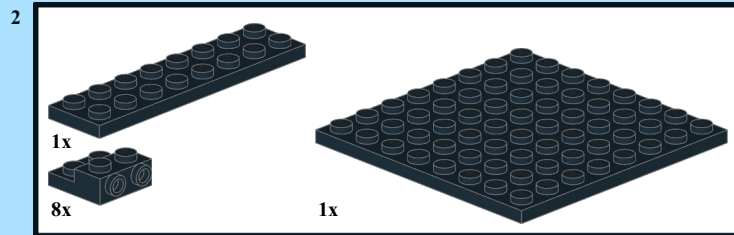

Pacific Flatcar

DESIGNED BY
KNUD ALBRECHTSEN
www.snakebyte.dk/lego

INSTRUCTION BY
KNUD ALBRECHTSEN
www.snakebyte.dk/lego

5

6

7

8

9